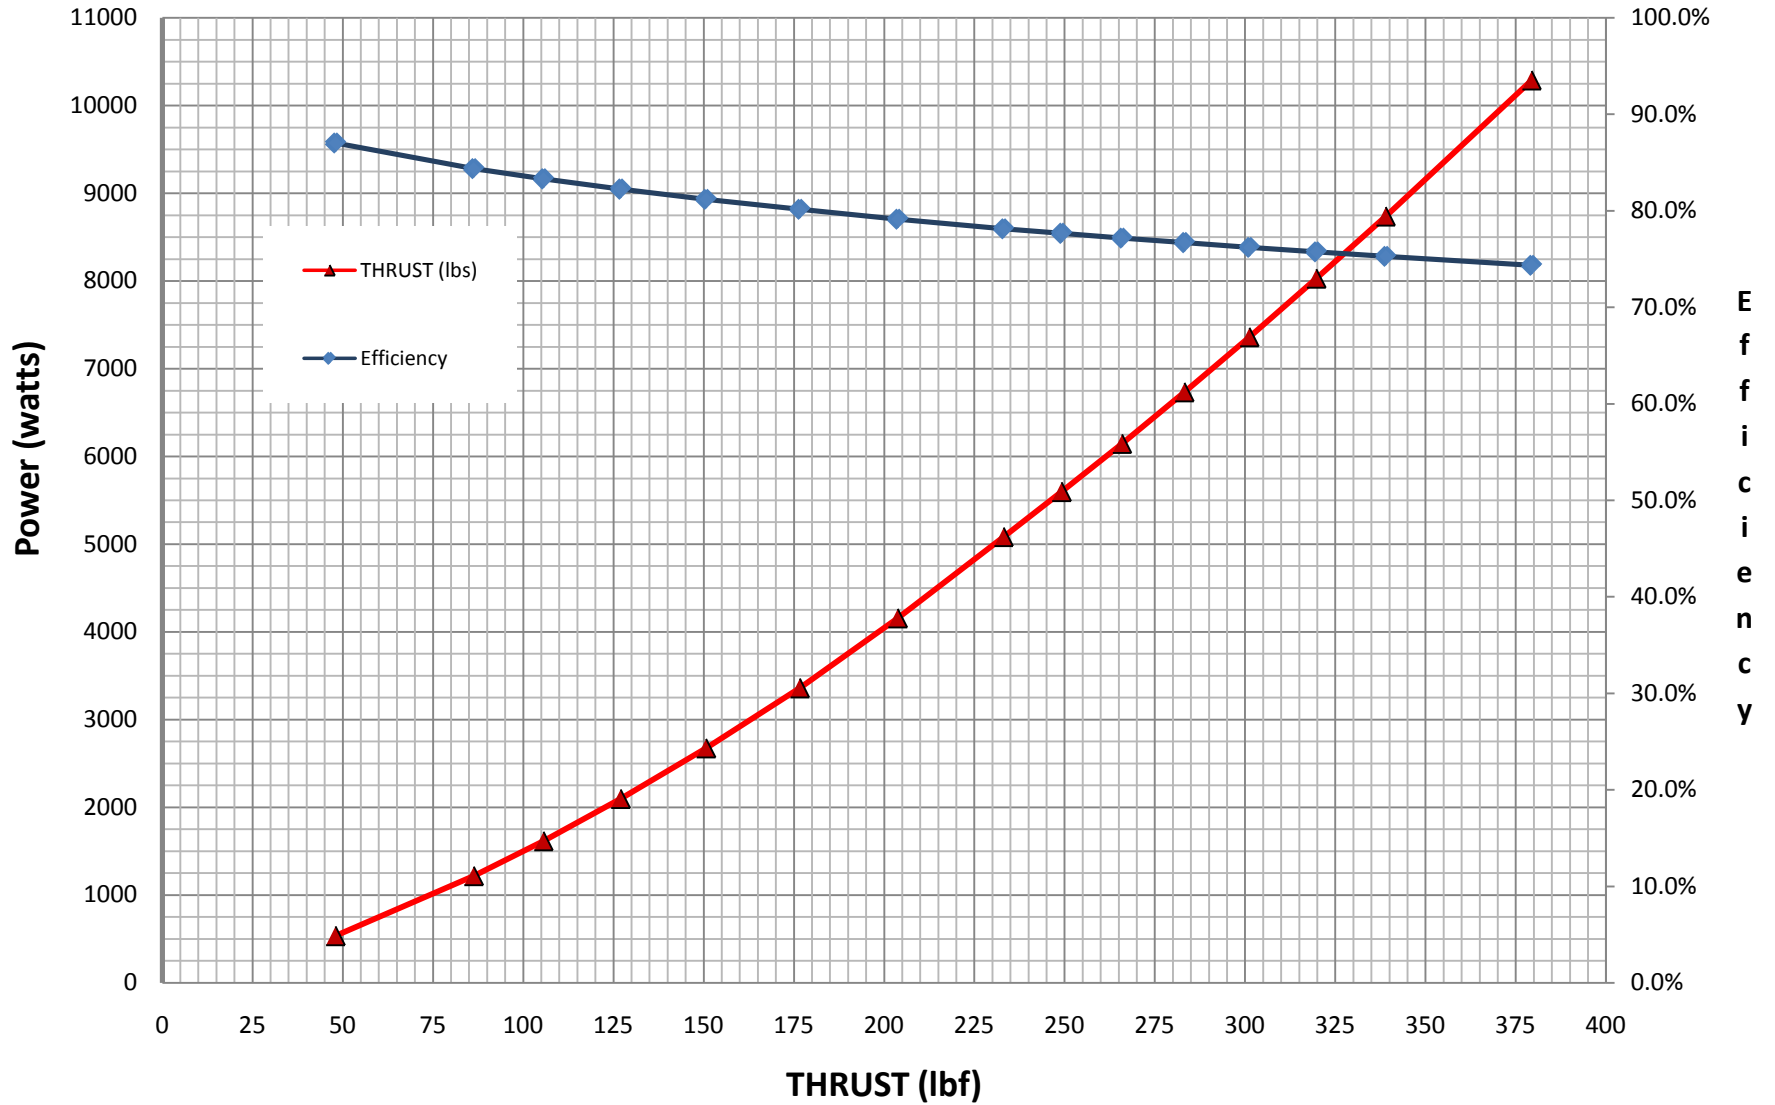

5 HP ULTRA 1002 THRUST (lbf) vs POWER IN (watts)

MOTOR: BDC 10240-05 (240 VDC, 5HP)

INNERSPACE CORPORATION
1138 E. EDNA PLACE, COVINA, CA 91724
TEL: (626) 331-0921 FAX: (626) 966-6391
www.innerspacethrusters.com