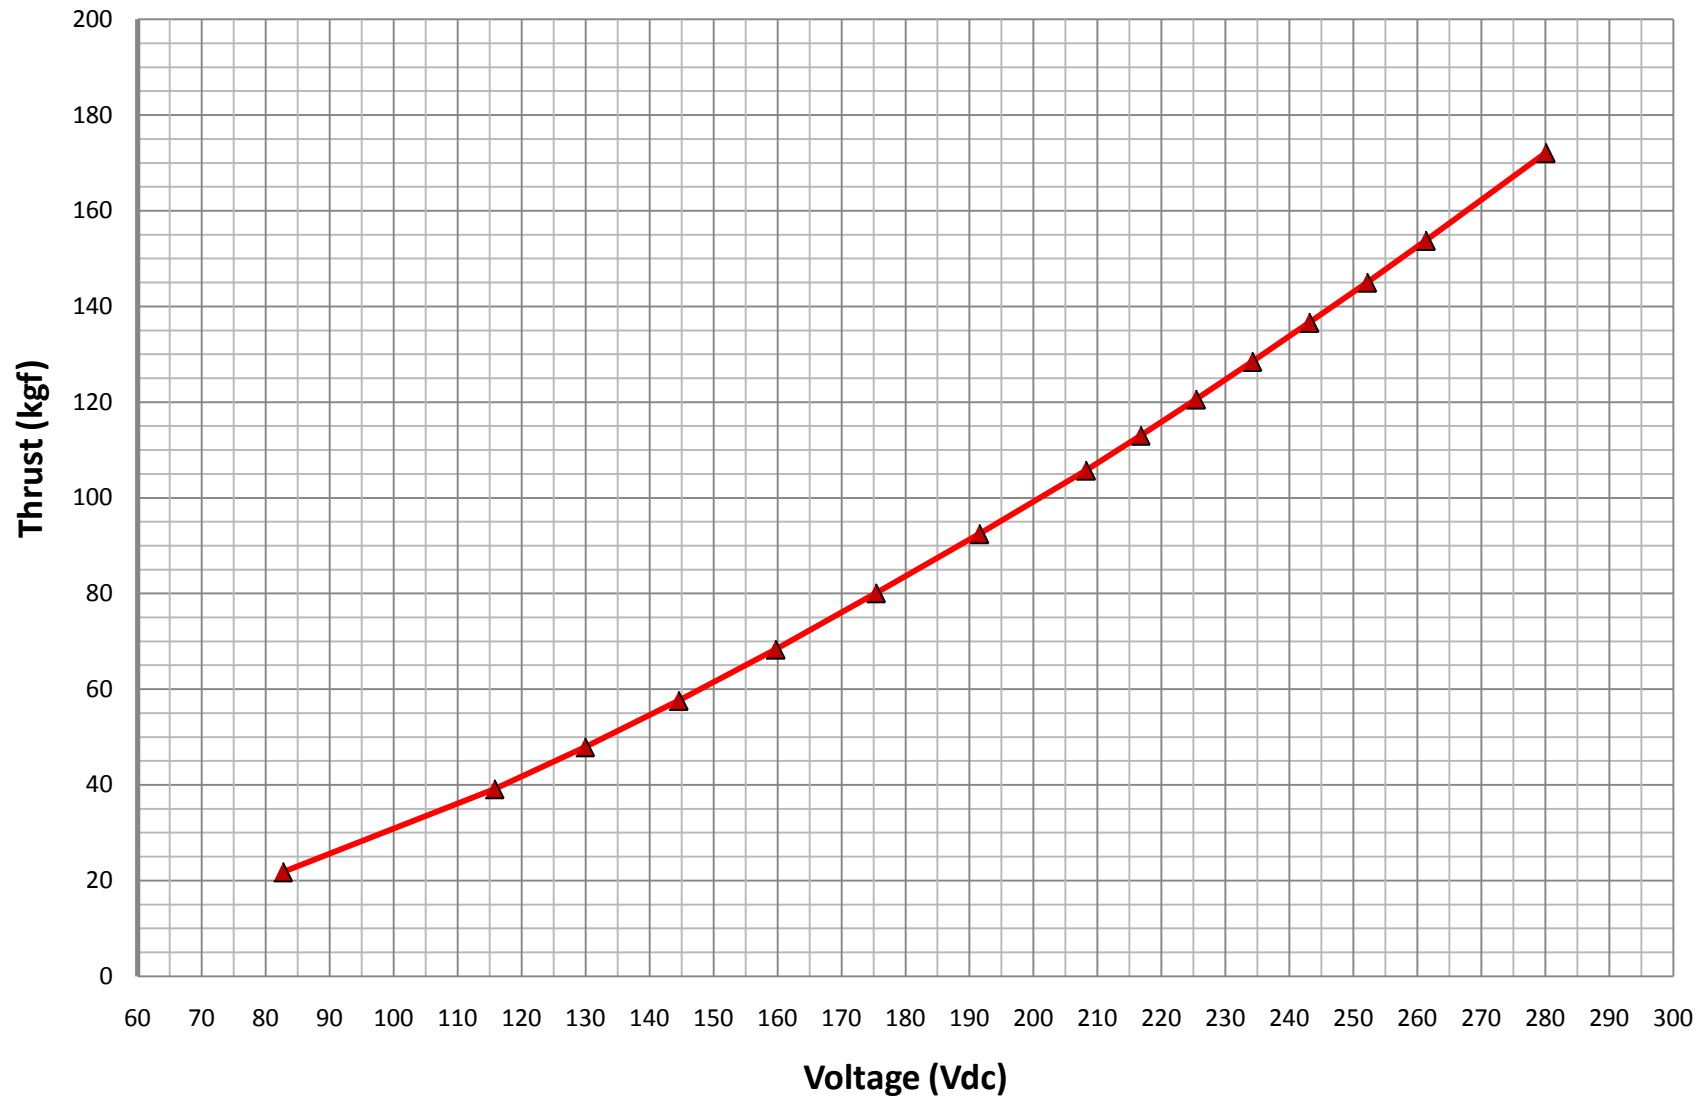

5 HP ULTRA 1002 THRUST (lbf) vs VOLTAGE (Vdc)

MOTOR: BDC 10240-05 (240 VDC, 5HP)

INNERSPACE CORPORATION
1138 E. EDNA PLACE, COVINA, CA 91724
TEL: (626) 331-0921 FAX: (626) 966-6391
www.innerspacethrusters.com

5 HP ULTRA 1002 THRUST (kgf) vs VOLTAGE (Vdc)

MOTOR: BDC 10240-05 (240 VDC, 5HP)

INNERSPACE CORPORATION
1138 E. EDNA PLACE, COVINA, CA 91724
TEL: (626) 331-0921 FAX: (626) 966-6391
www.innerspacethrusters.com