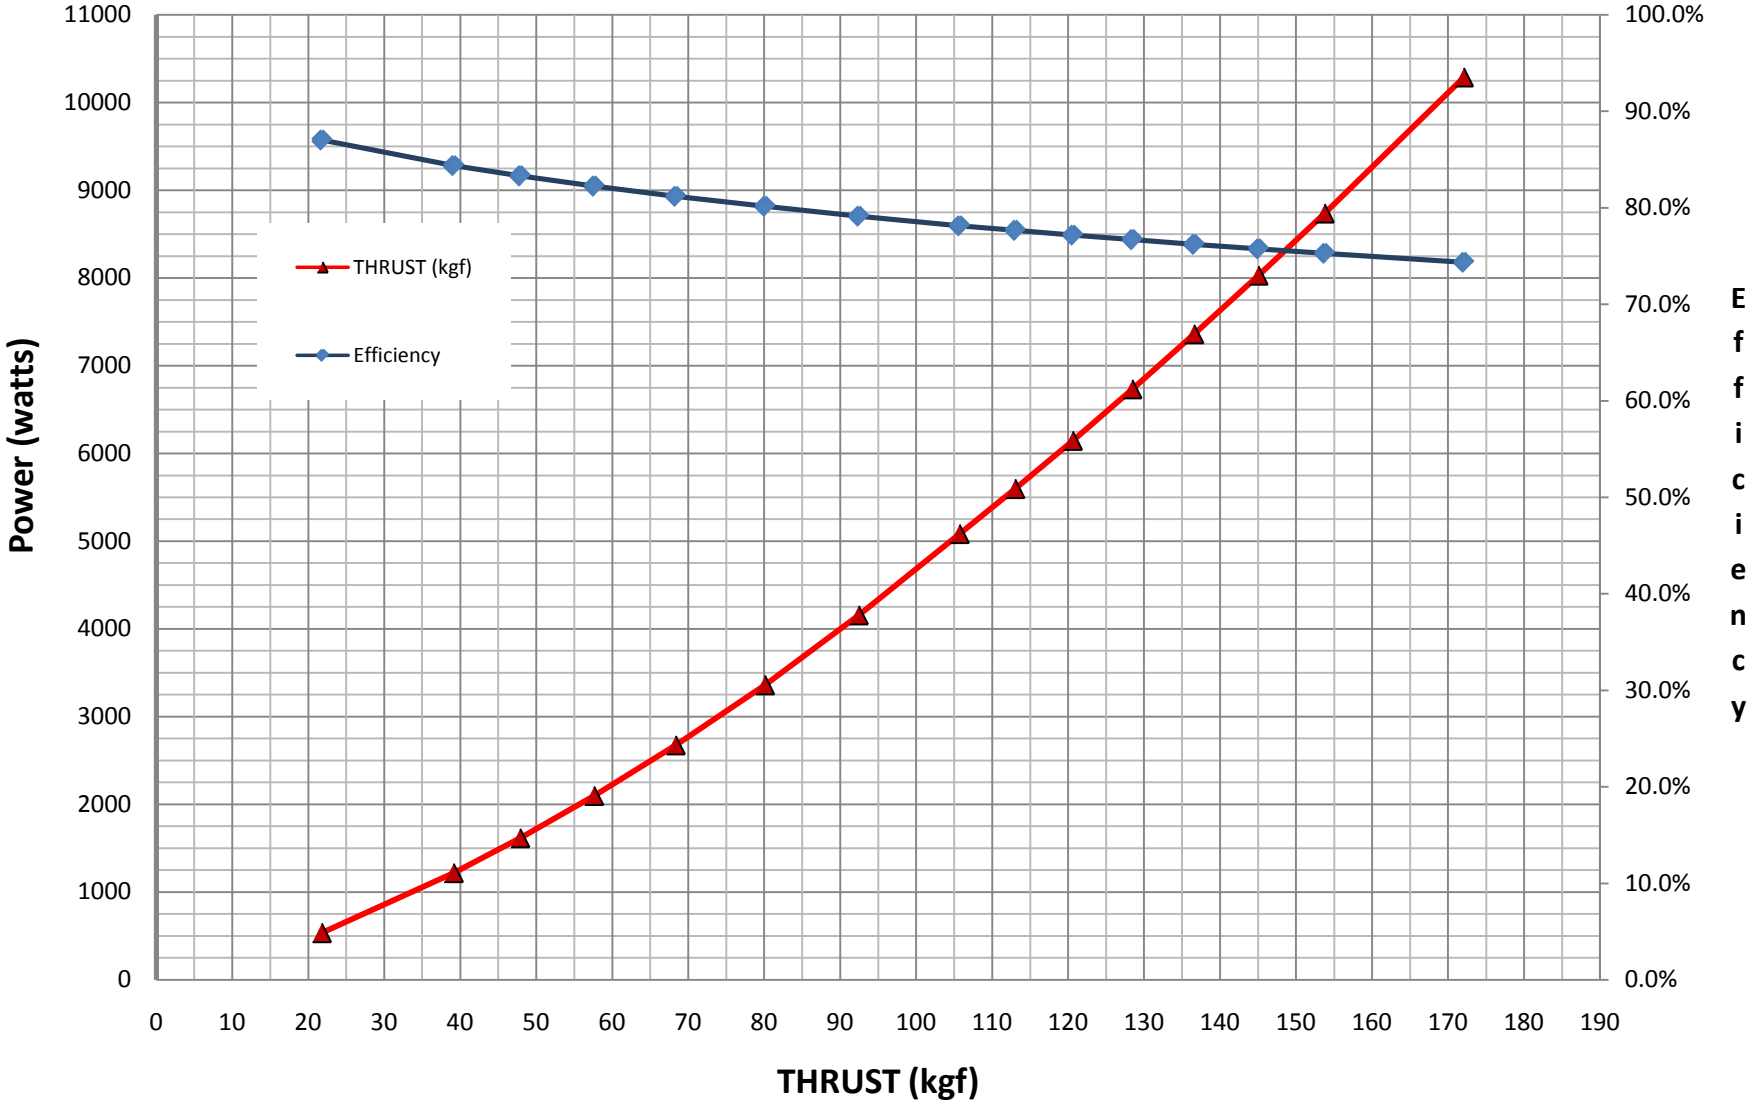

5 HP ULTRA 1002 THRUST (kgf) vs POWER IN (watts)

MOTOR: BDC 10240-05 (240 VDC, 5HP)

INNERSPACE CORPORATION
1138 E. EDNA PLACE, COVINA, CA 91724
TEL: (626) 331-0921 FAX: (626) 966-6391
www.innerspacethrusters.com