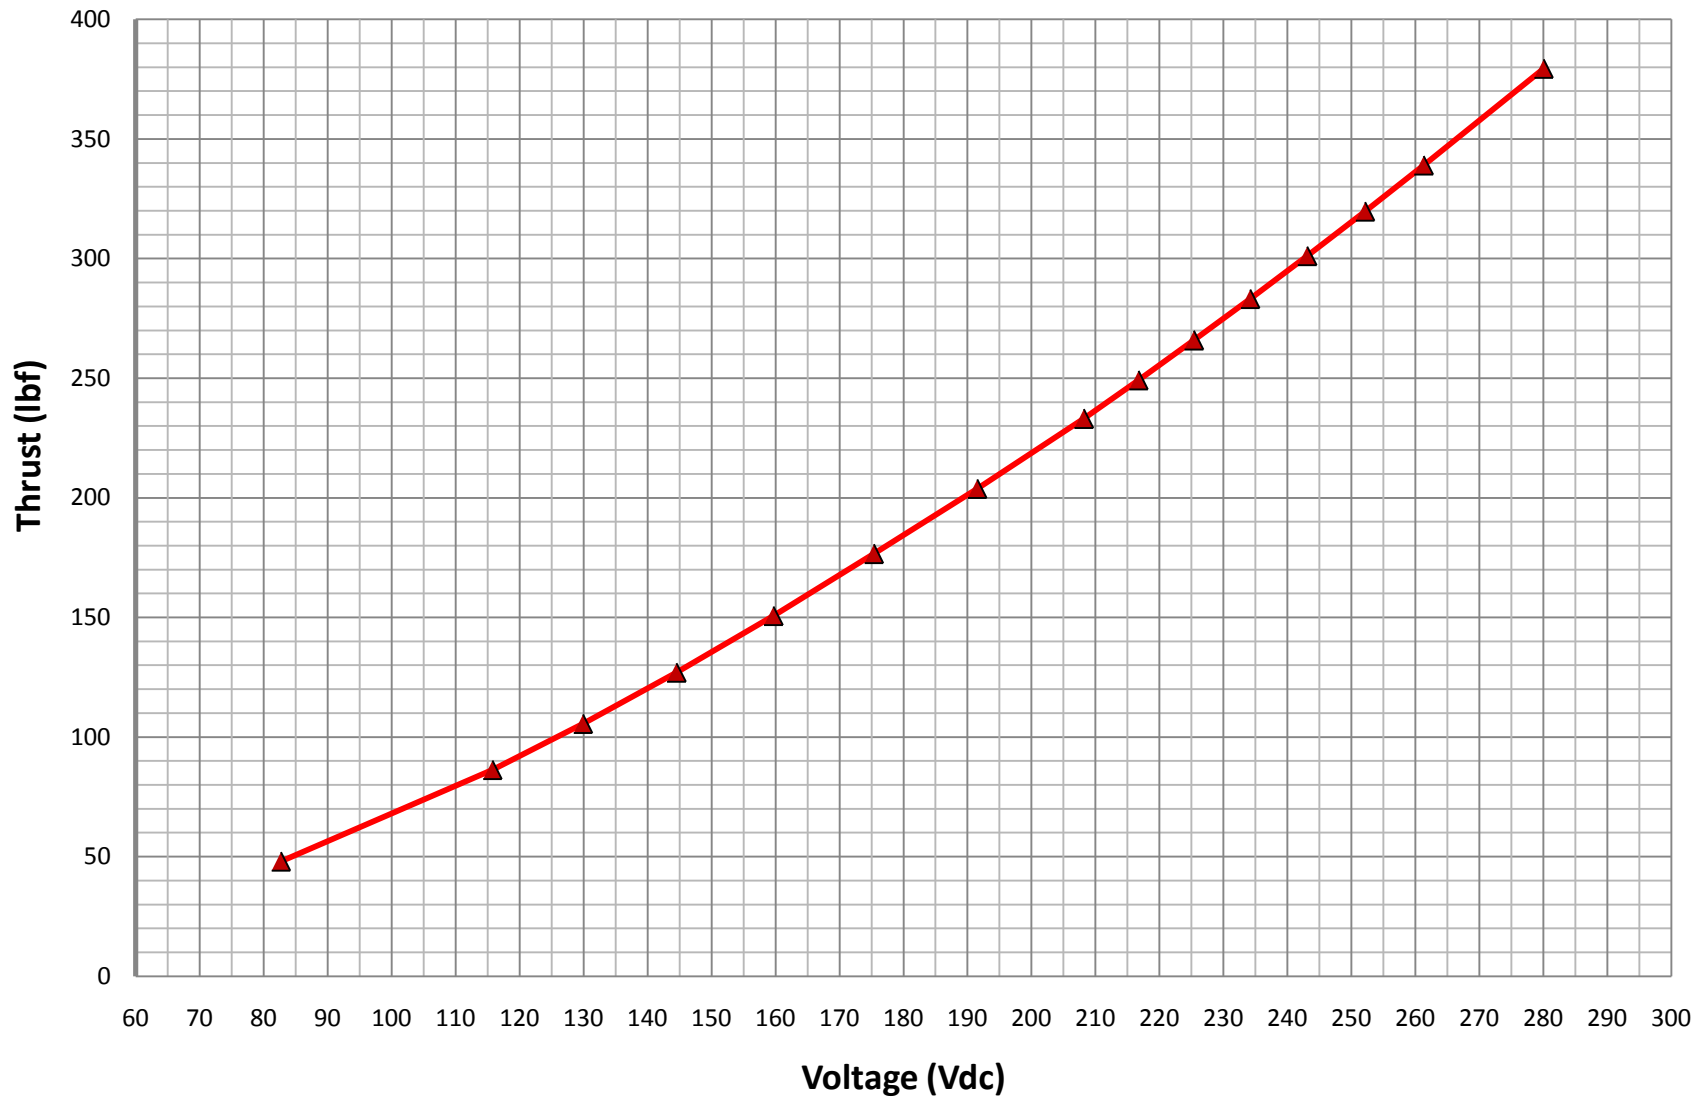

5 HP ULTRA 1002 THRUST (lbf) vs VOLTAGE (Vdc)

MOTOR: BDC 10240-05 (240 VDC, 5HP)

INNERSPACE CORPORATION
1138 E. EDNA PLACE, COVINA, CA 91724
TEL: (626) 331-0921 FAX: (626) 966-6391
www.innerspacethrusters.com

5 HP ULTRA 1002 THRUST (kgf) vs VOLTAGE (Vdc)

MOTOR: BDC 10240-05 (240 VDC, 5HP)

INNERSPACE CORPORATION
1138 E. EDNA PLACE, COVINA, CA 91724
TEL: (626) 331-0921 FAX: (626) 966-6391
www.innerspacethrusters.com