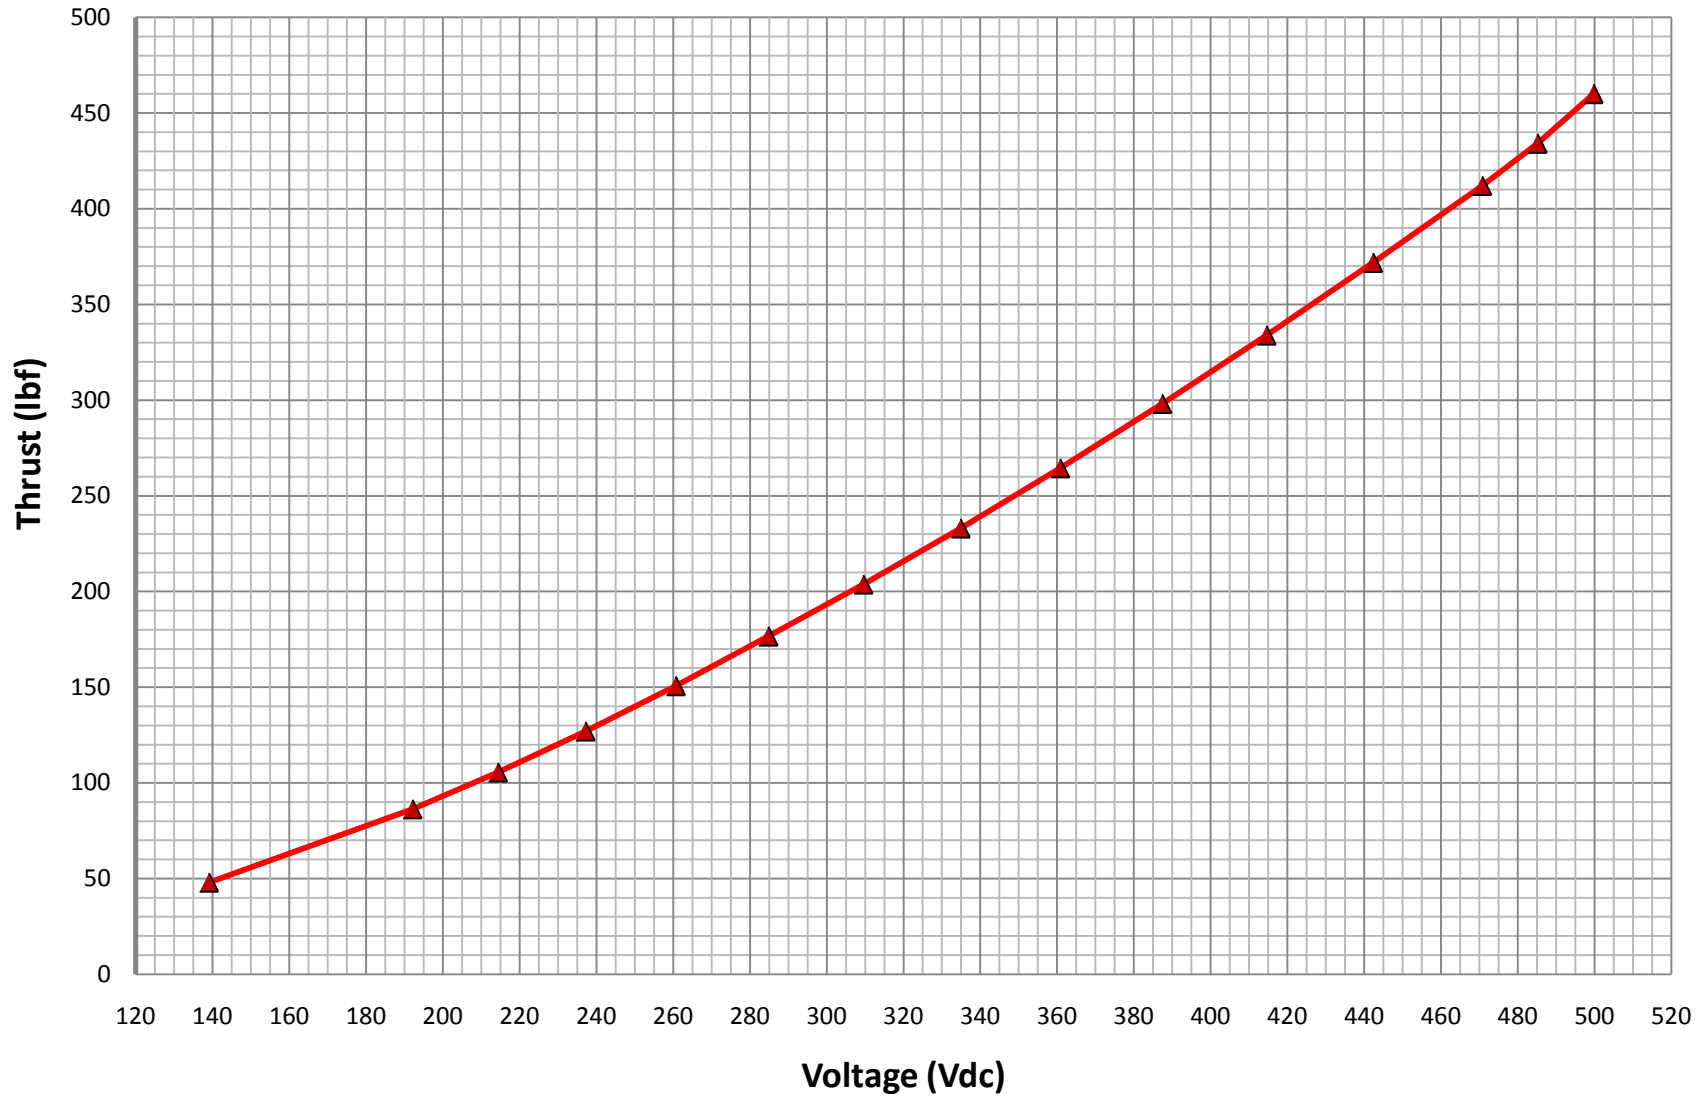

10 HP ULTRA 1002 THRUST (lbf) vs VOLTAGE (Vdc)

MOTOR: BDC 10450-10 (450 VDC, 10 HP)

INNERSPACE CORPORATION
1138 E. EDNA PLACE, COVINA, CA 91724
TEL: (626) 331-0921 FAX: (626) 966-6391
www.innerspacethrusters.com

10 HP ULTRA 1002 THRUST (kgf) vs VOLTAGE (Vdc)

MOTOR: BDC 10450-10 (450 VDC, 10 HP)

INNERSPACE CORPORATION
1138 E. EDNA PLACE, COVINA, CA 91724
TEL: (626) 331-0921 FAX: (626) 966-6391
www.innerspacethrusters.com