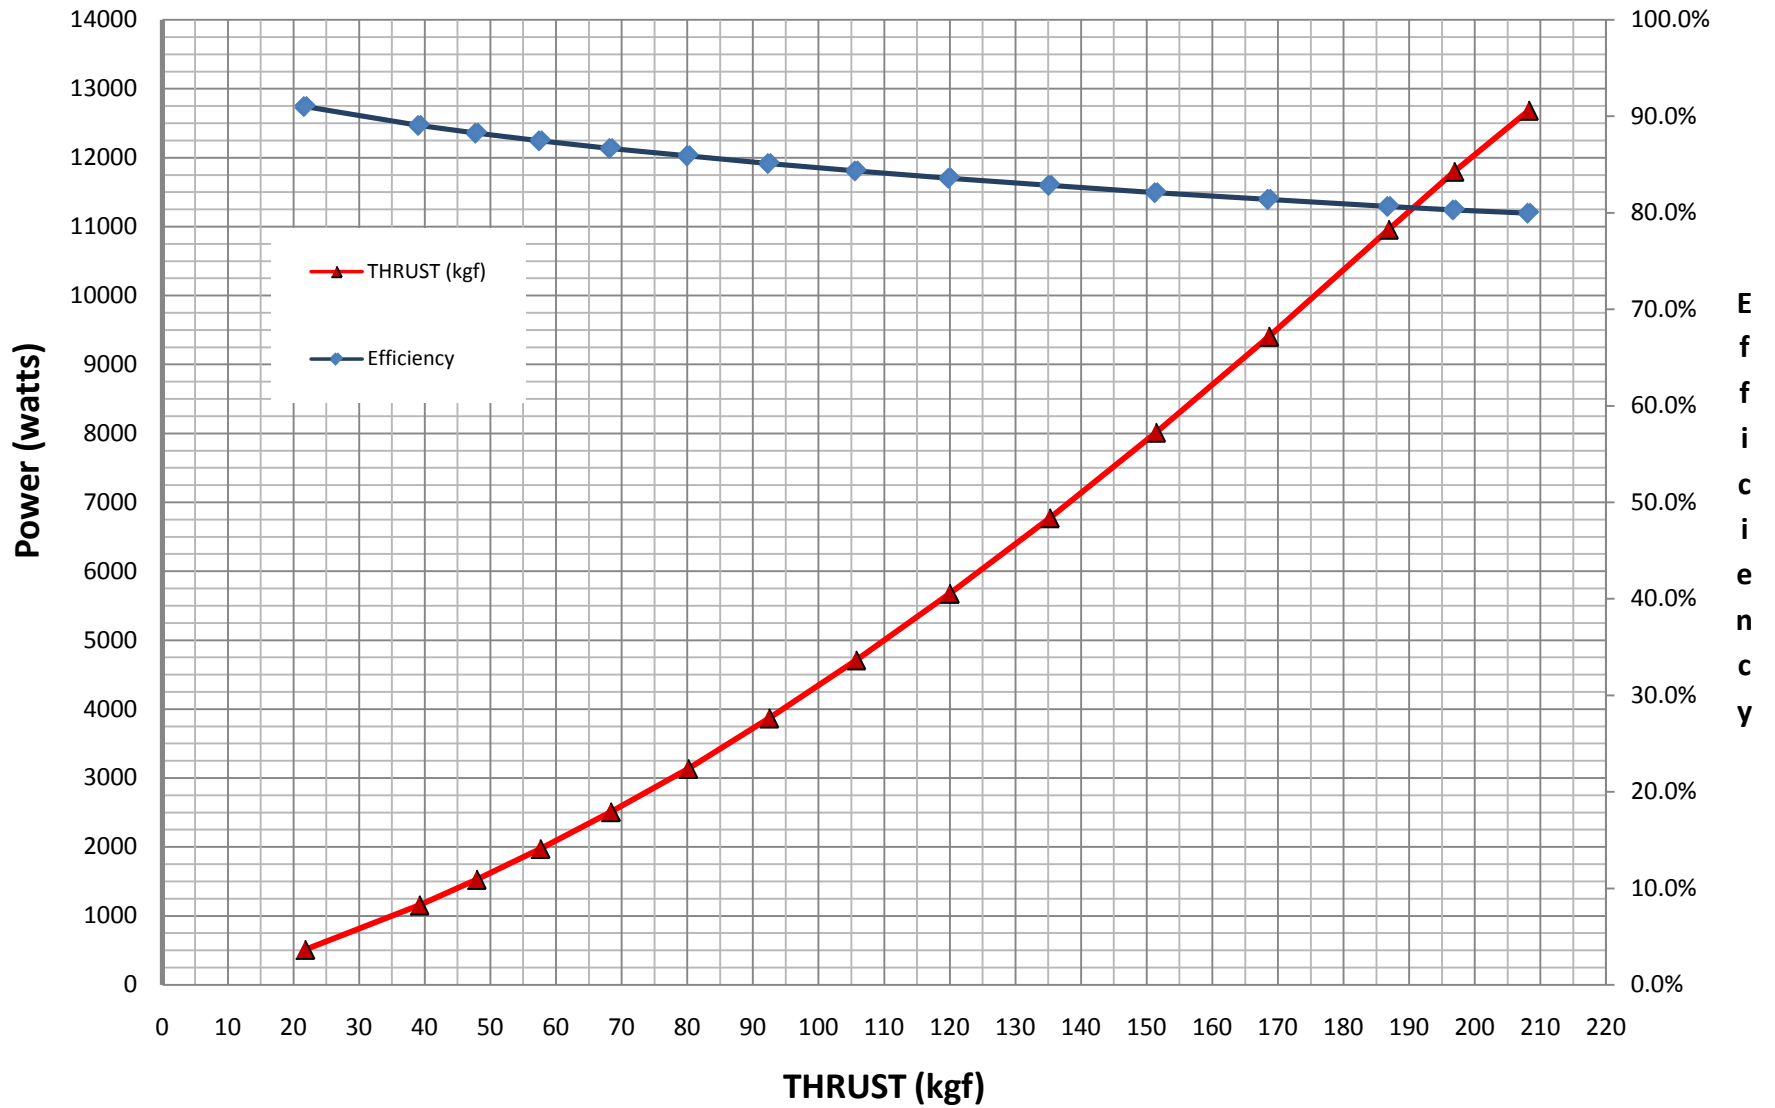

10 HP ULTRA 1002 THRUST (kgf) vs POWER IN (watts)

MOTOR: BDC 10450-10 (450 VDC, 10 HP)

INNERSPACE CORPORATION
1138 E. EDNA PLACE, COVINA, CA 91724
TEL: (626) 331-0921 FAX: (626) 966-6391
www.innerspacethrusters.com