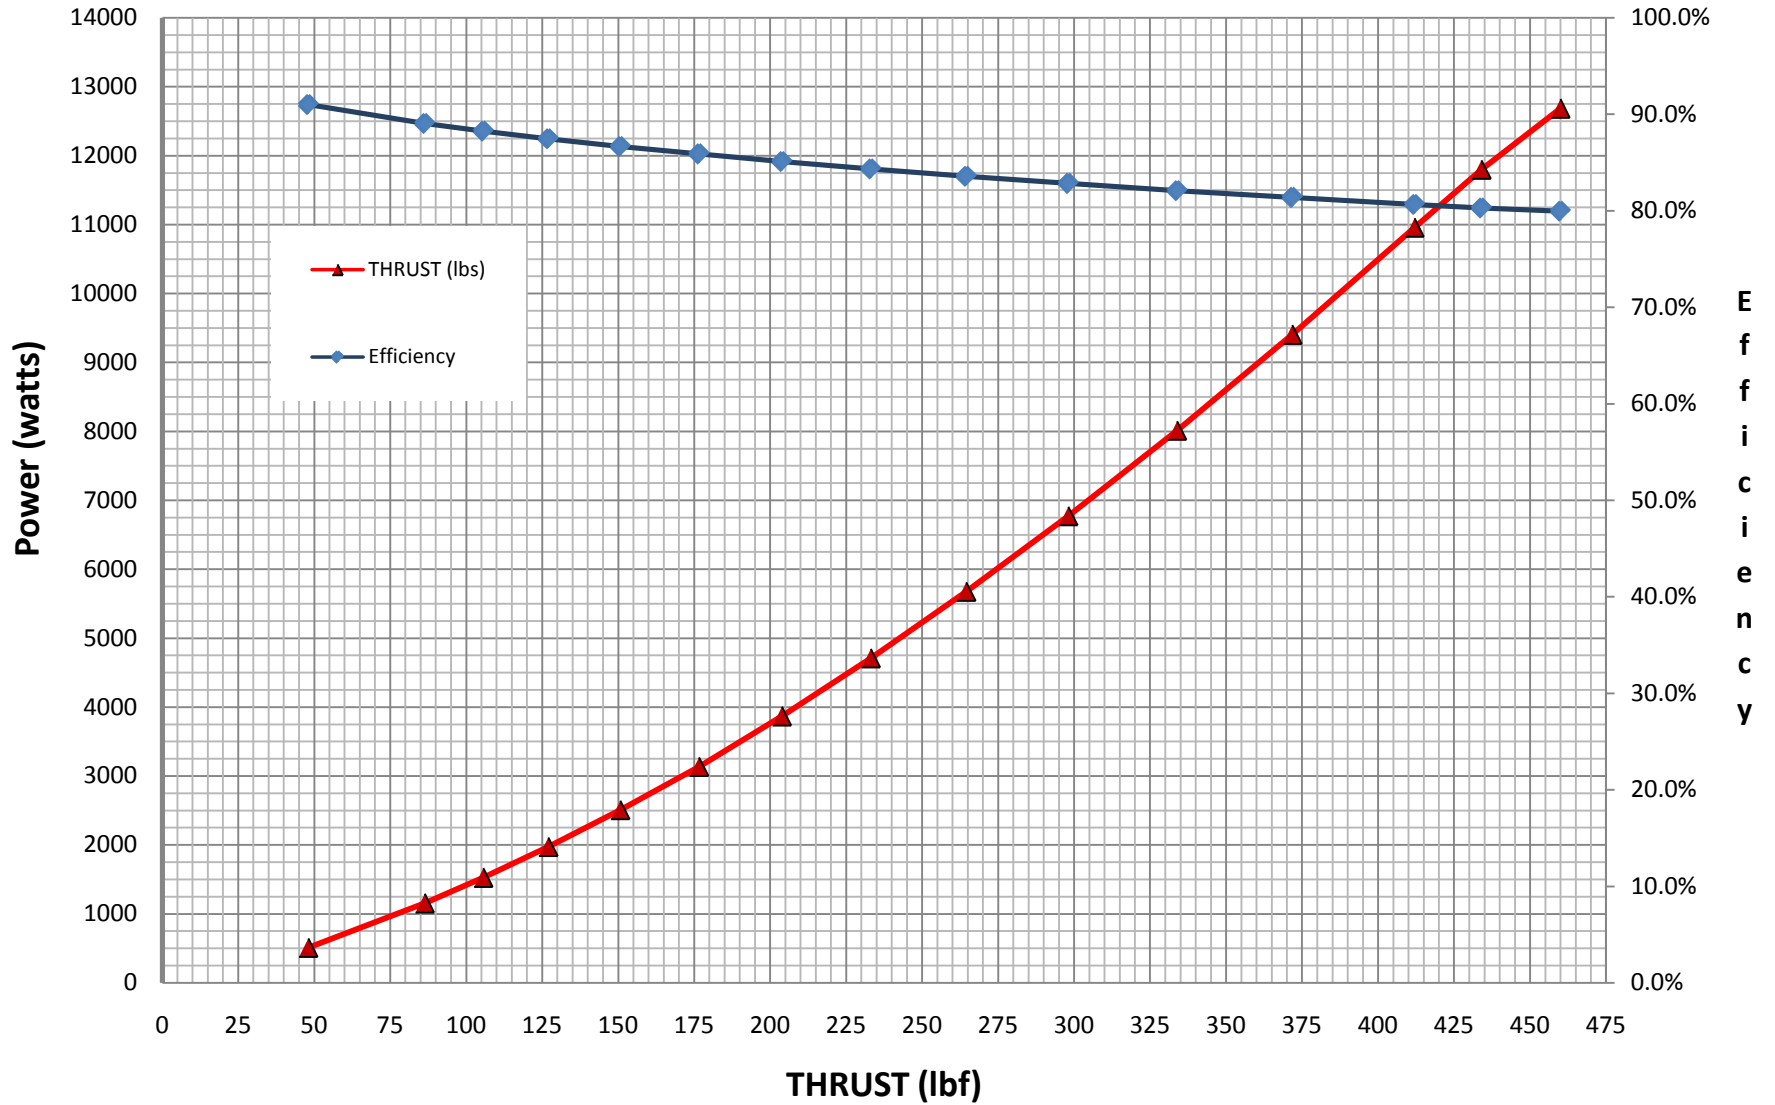

10 HP ULTRA 1002 THRUST (lbf) vs POWER IN (watts)

MOTOR: BDC 10450-10 (450 VDC, 10 HP)

INNERSPACE CORPORATION
1138 E. EDNA PLACE, COVINA, CA 91724
TEL: (626) 331-0921 FAX: (626) 966-6391
www.innerspacethrusters.com