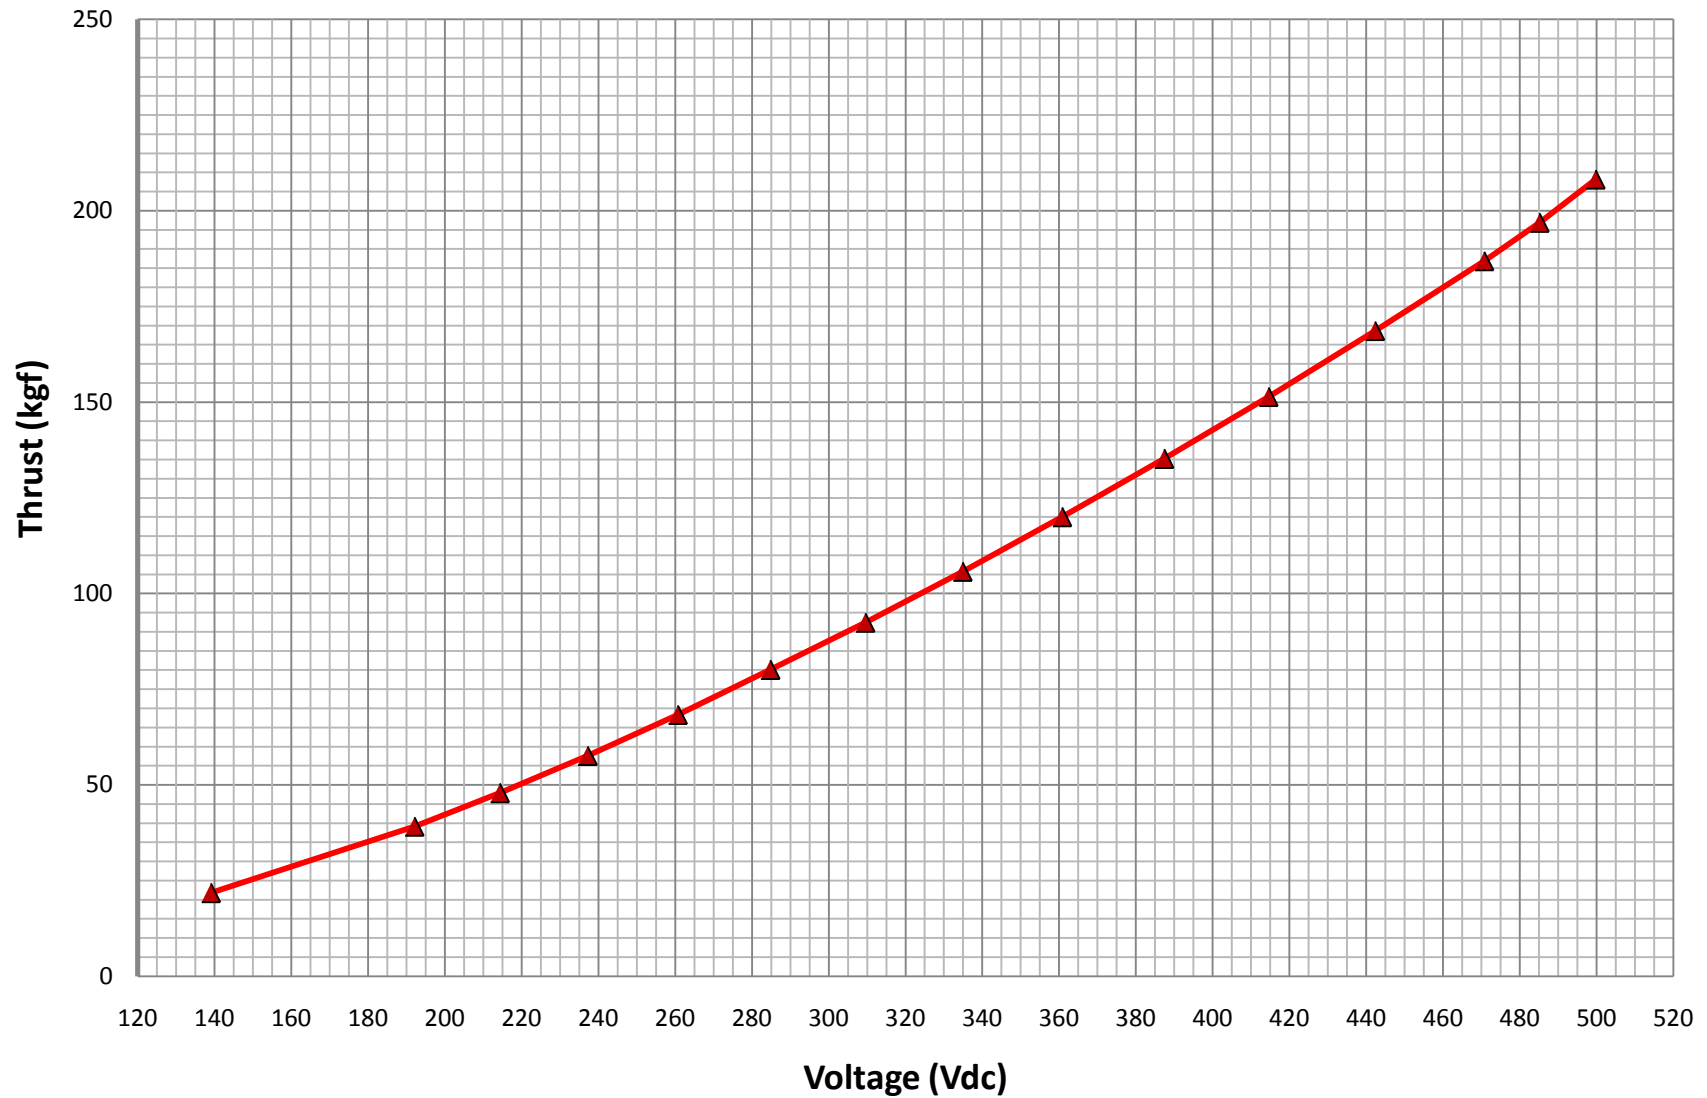

10 HP ULTRA 1002 THRUST (lbf) vs VOLTAGE (Vdc)

MOTOR: BDC 10450-10 (450 VDC, 10 HP)

INNERSPACE CORPORATION
1138 E. EDNA PLACE, COVINA, CA 91724
TEL: (626) 331-0921 FAX: (626) 966-6391
www.innerspacethrusters.com

10 HP ULTRA 1002 THRUST (kgf) vs VOLTAGE (Vdc)

MOTOR: BDC 10450-10 (450 VDC, 10 HP)

INNERSPACE CORPORATION
1138 E. EDNA PLACE, COVINA, CA 91724
TEL: (626) 331-0921 FAX: (626) 966-6391
www.innerspacethrusters.com