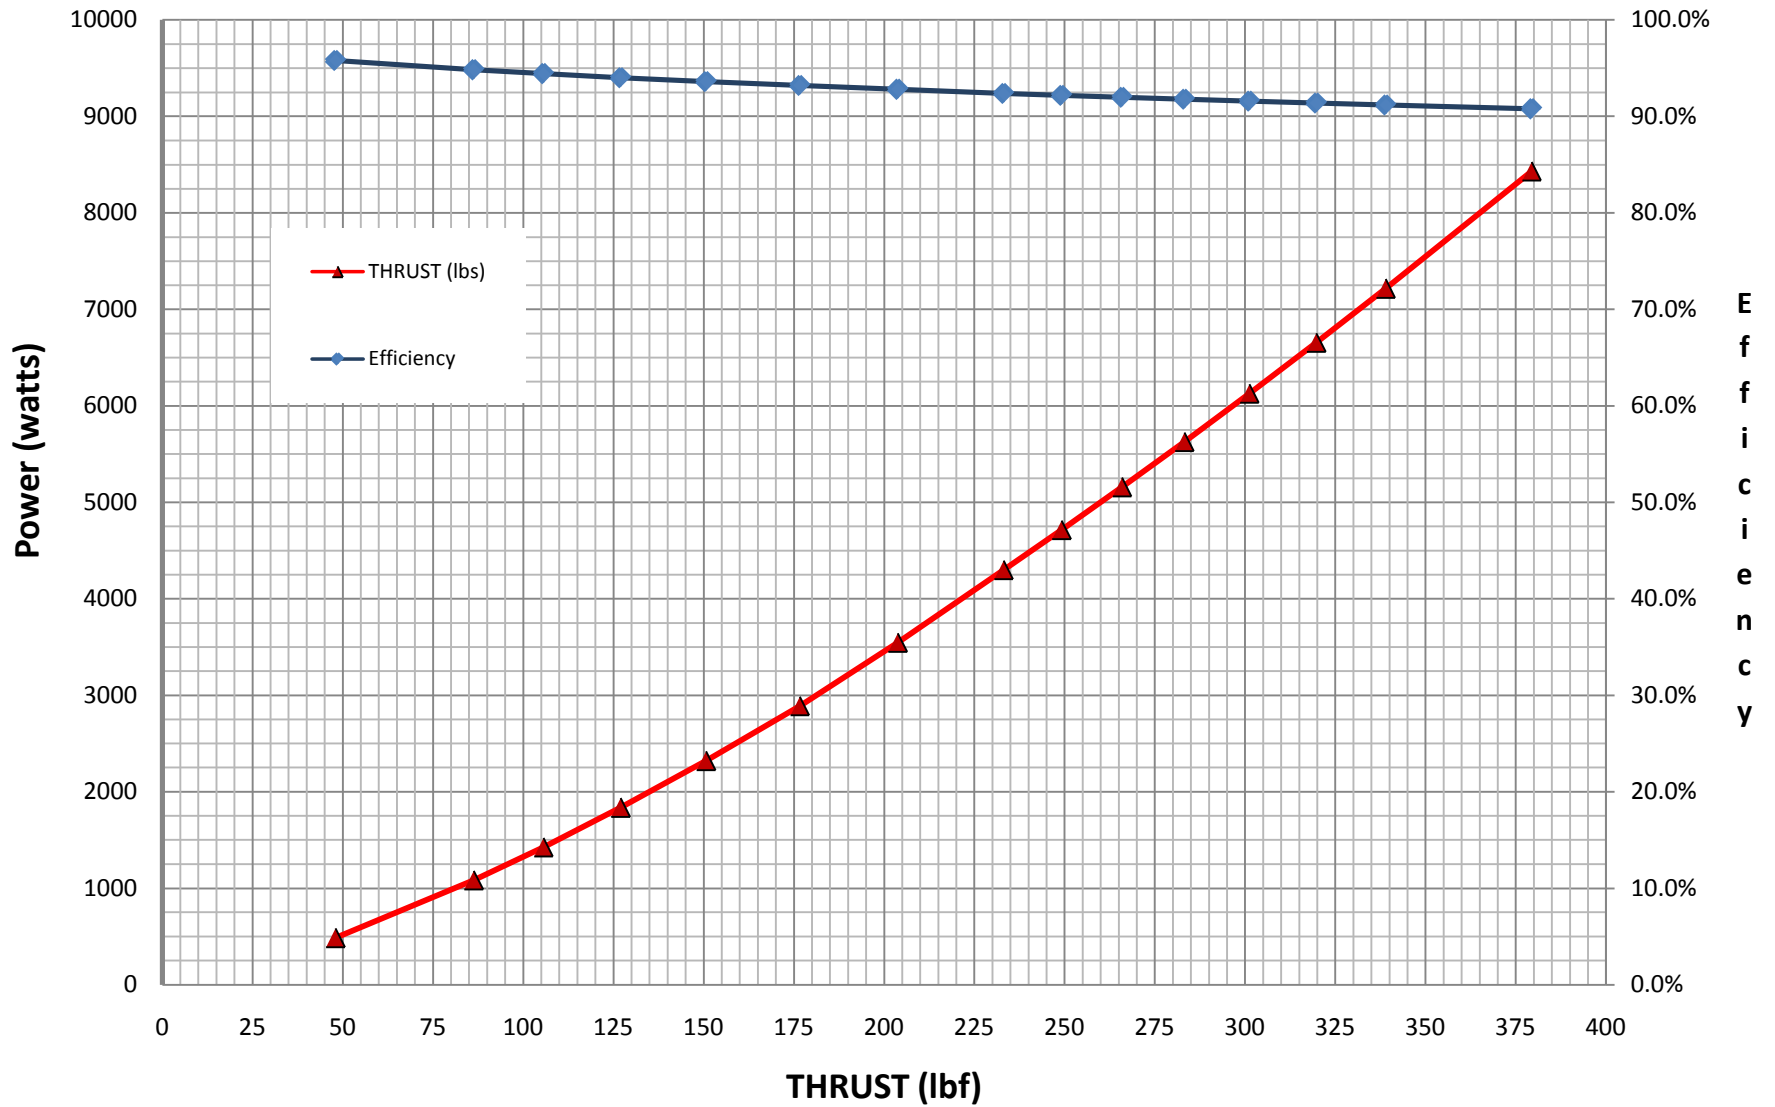

5 HP 1002 THRUST (lbf) vs POWER IN (watts)

MOTOR: BDC 13240-05 (240 VDC, 5HP)

INNERSPACE CORPORATION
1138 E. EDNA PLACE, COVINA, CA 91724
TEL: (626) 331-0921 FAX: (626) 966-6391
www.innerspacethrusters.com