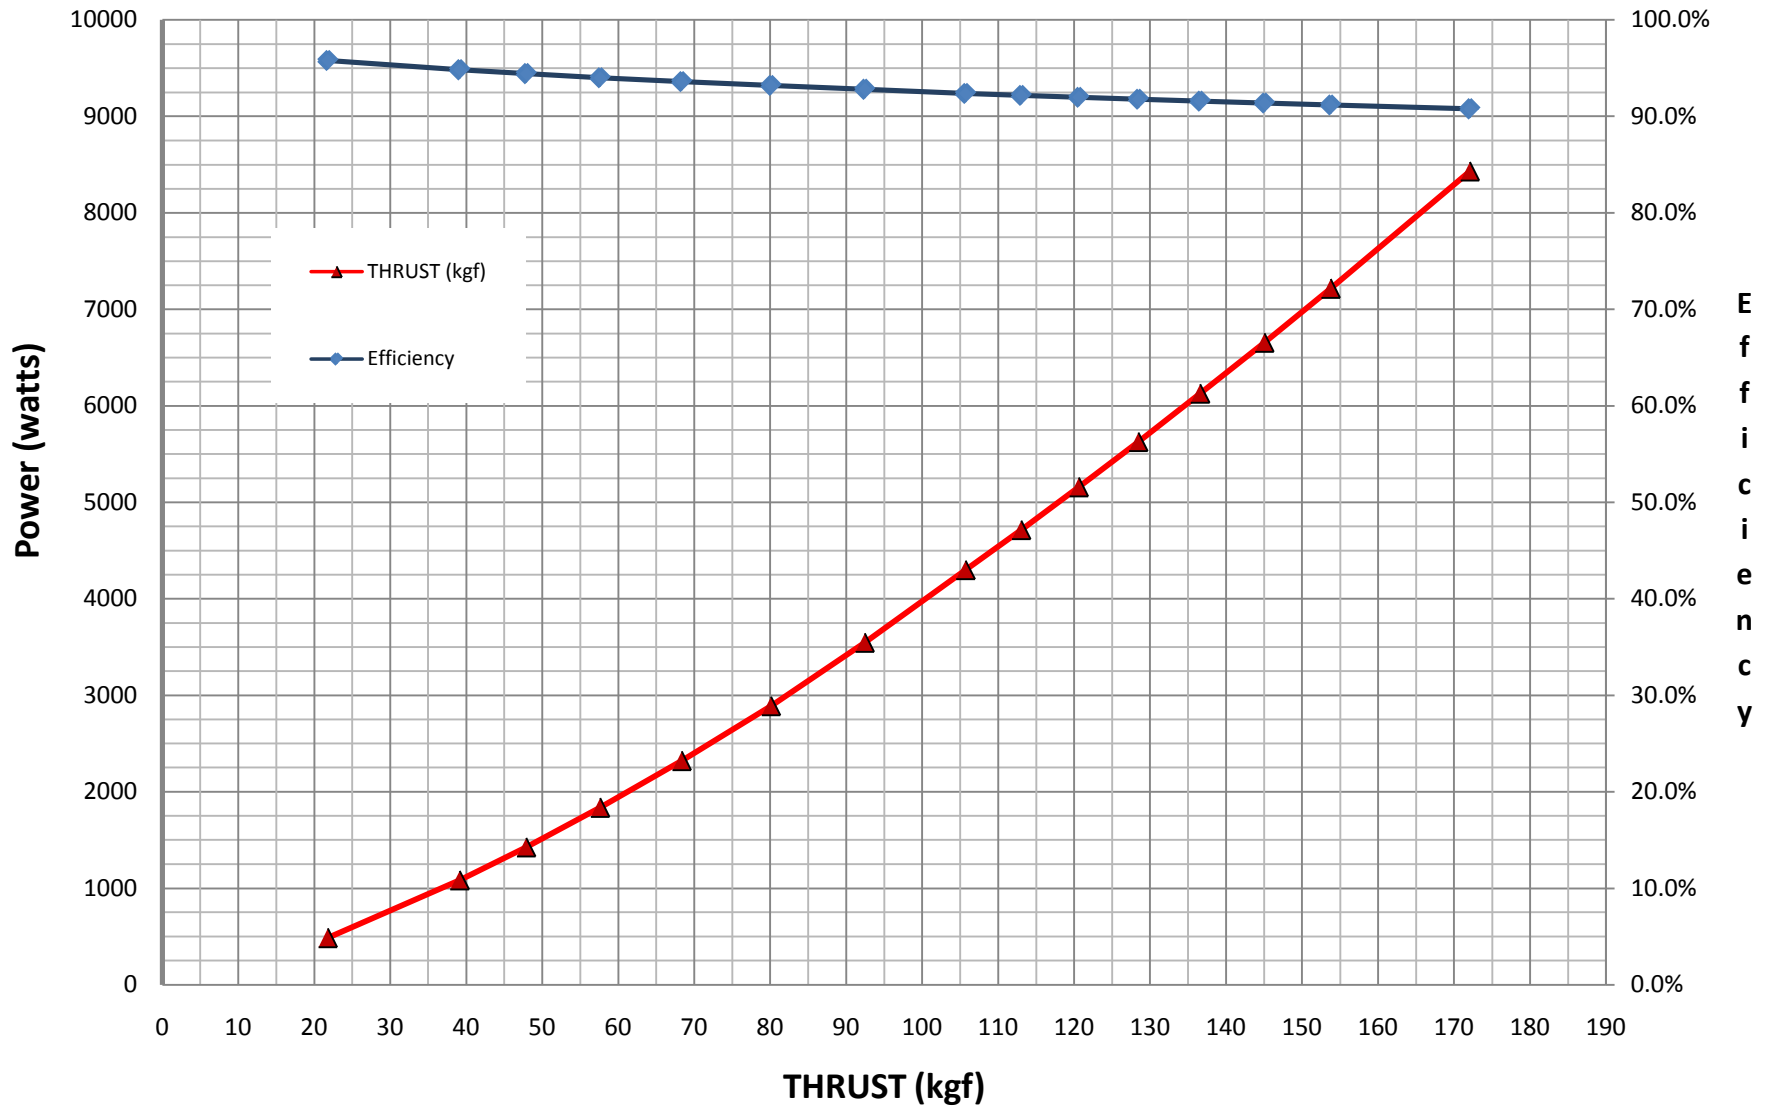

5 HP 1002 THRUST (kgf) vs POWER IN (watts)

MOTOR: BDC 13240-05 (240 VDC, 5HP)

INNERSPACE CORPORATION
1138 E. EDNA PLACE, COVINA, CA 91724
TEL: (626) 331-0921 FAX: (626) 966-6391
www.innerspacethrusters.com