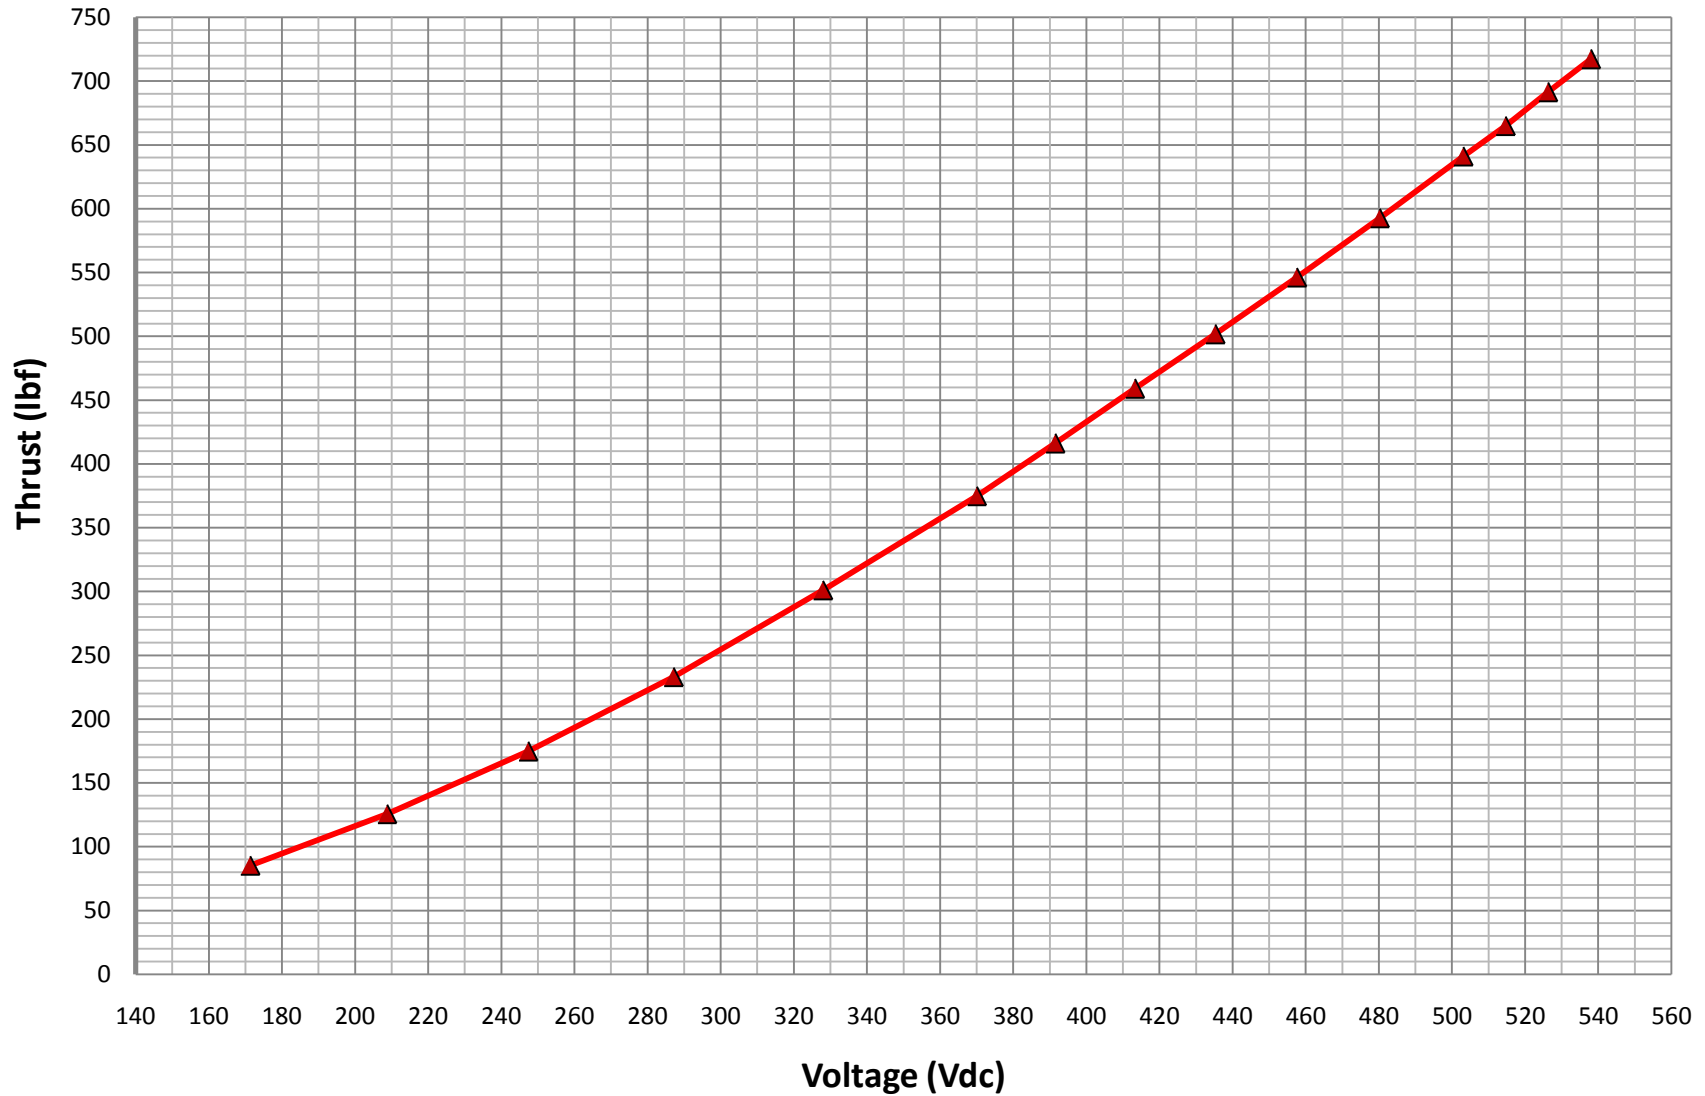

20 HP 1002 THRUST (lbf) vs VOLTAGE (Vdc)

MOTOR: BDC 13600-20 (600 VDC, 20HP)

INNERSPACE CORPORATION
1138 E. EDNA PLACE, COVINA, CA 91724
TEL: (626) 331-0921 FAX: (626) 966-6391
www.innerspacethrusters.com

20 HP 1002 THRUST (kgf) vs VOLTAGE (Vdc)

MOTOR: BDC 13600-20 (600 VDC, 20HP)

INNERSPACE CORPORATION
1138 E. EDNA PLACE, COVINA, CA 91724
TEL: (626) 331-0921 FAX: (626) 966-6391
www.innerspacethrusters.com