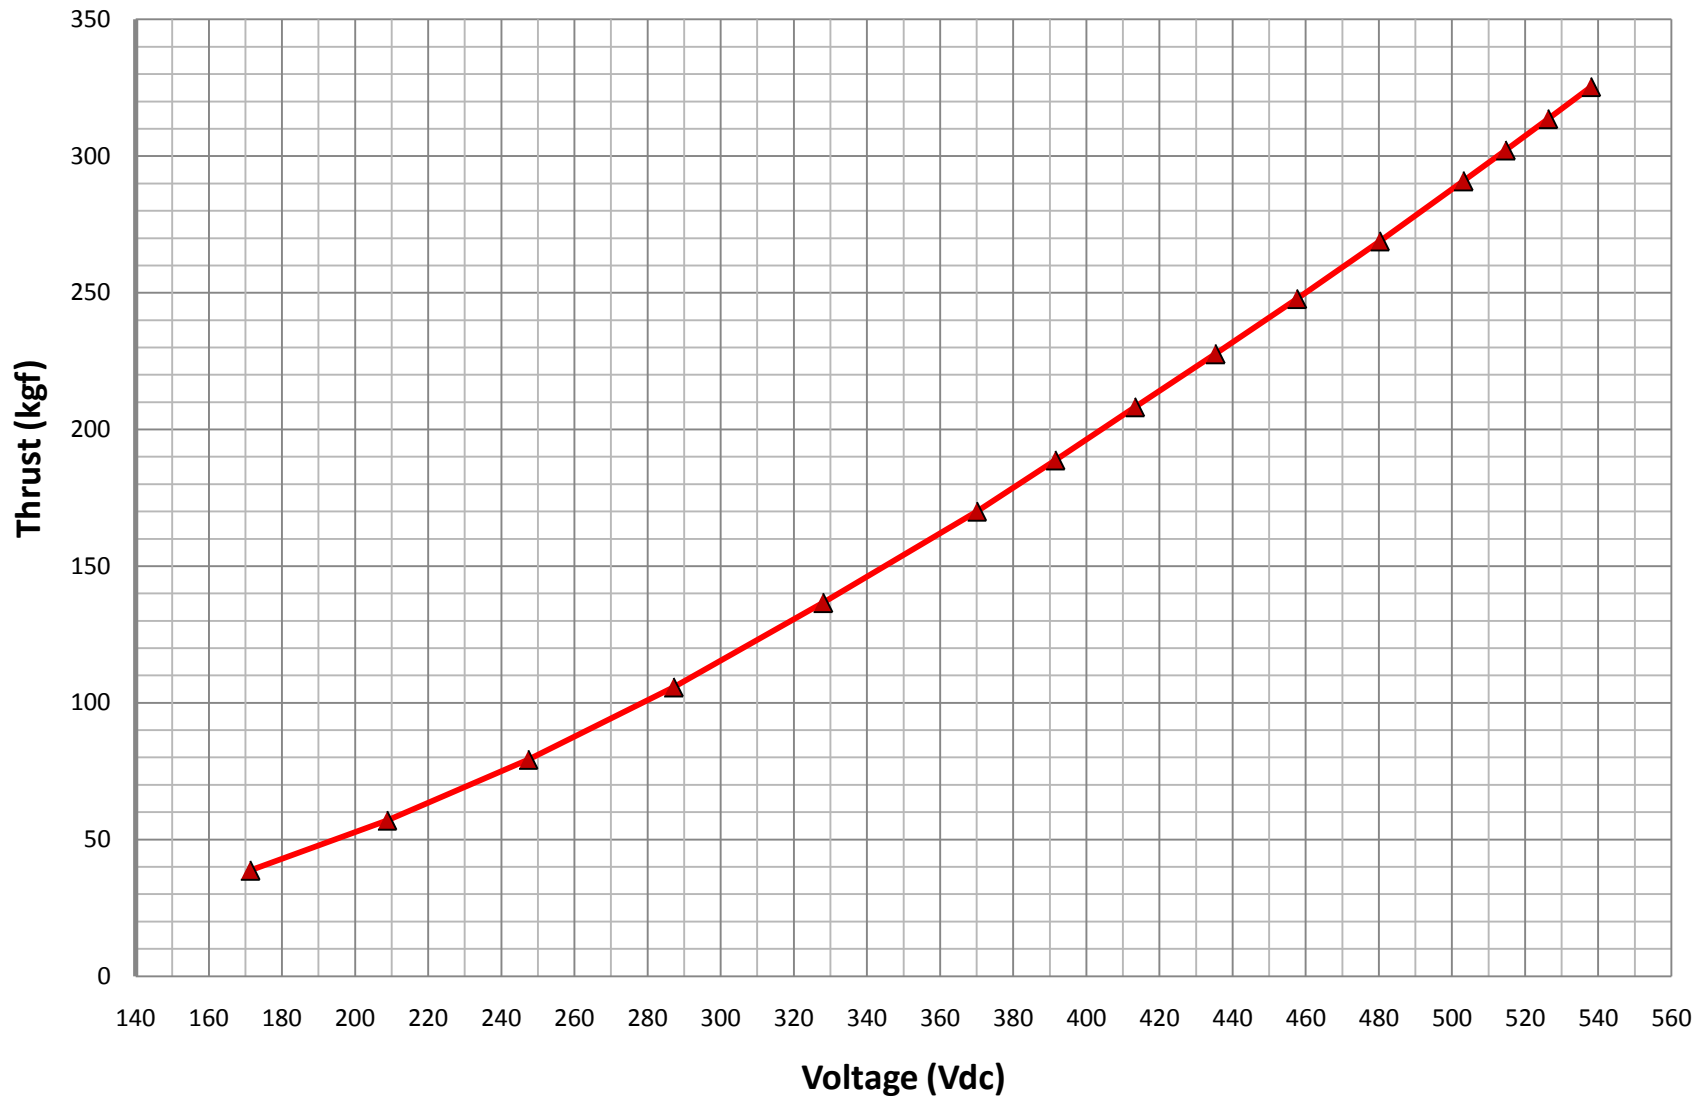

20 HP 1002 THRUST (lbf) vs VOLTAGE (Vdc)

MOTOR: BDC 13600-20 (600 VDC, 20HP)

INNERSPACE CORPORATION
1138 E. EDNA PLACE, COVINA, CA 91724
TEL: (626) 331-0921 FAX: (626) 966-6391
www.innerspacethrusters.com

20 HP 1002 THRUST (kgf) vs VOLTAGE (Vdc)

MOTOR: BDC 13600-20 (600 VDC, 20HP)

INNERSPACE CORPORATION
1138 E. EDNA PLACE, COVINA, CA 91724
TEL: (626) 331-0921 FAX: (626) 966-6391
www.innerspacethrusters.com