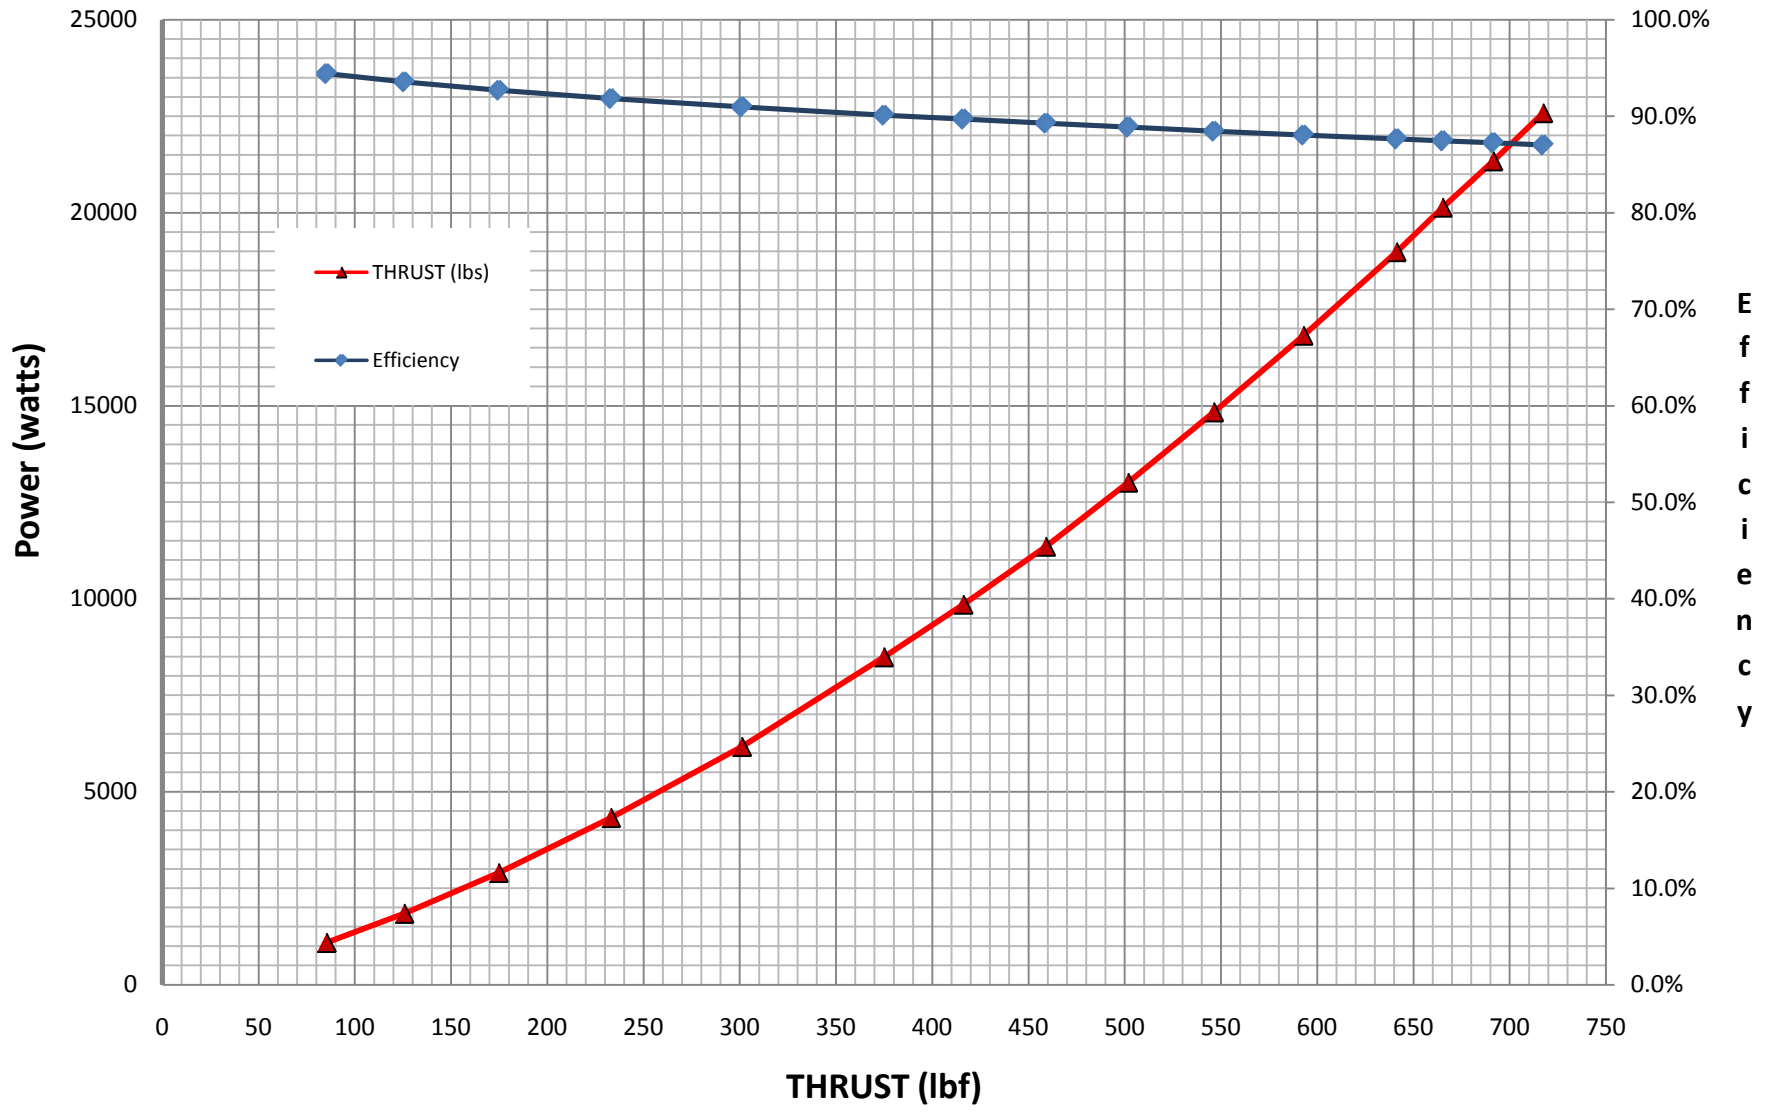

20 HP 1002 THRUST (lbf) vs POWER IN (watts)

MOTOR: BDC 13600-20 (600 VDC, 20HP)

INNERSPACE CORPORATION
1138 E. EDNA PLACE, COVINA, CA 91724
TEL: (626) 331-0921 FAX: (626) 966-6391
www.innerspacethrusters.com