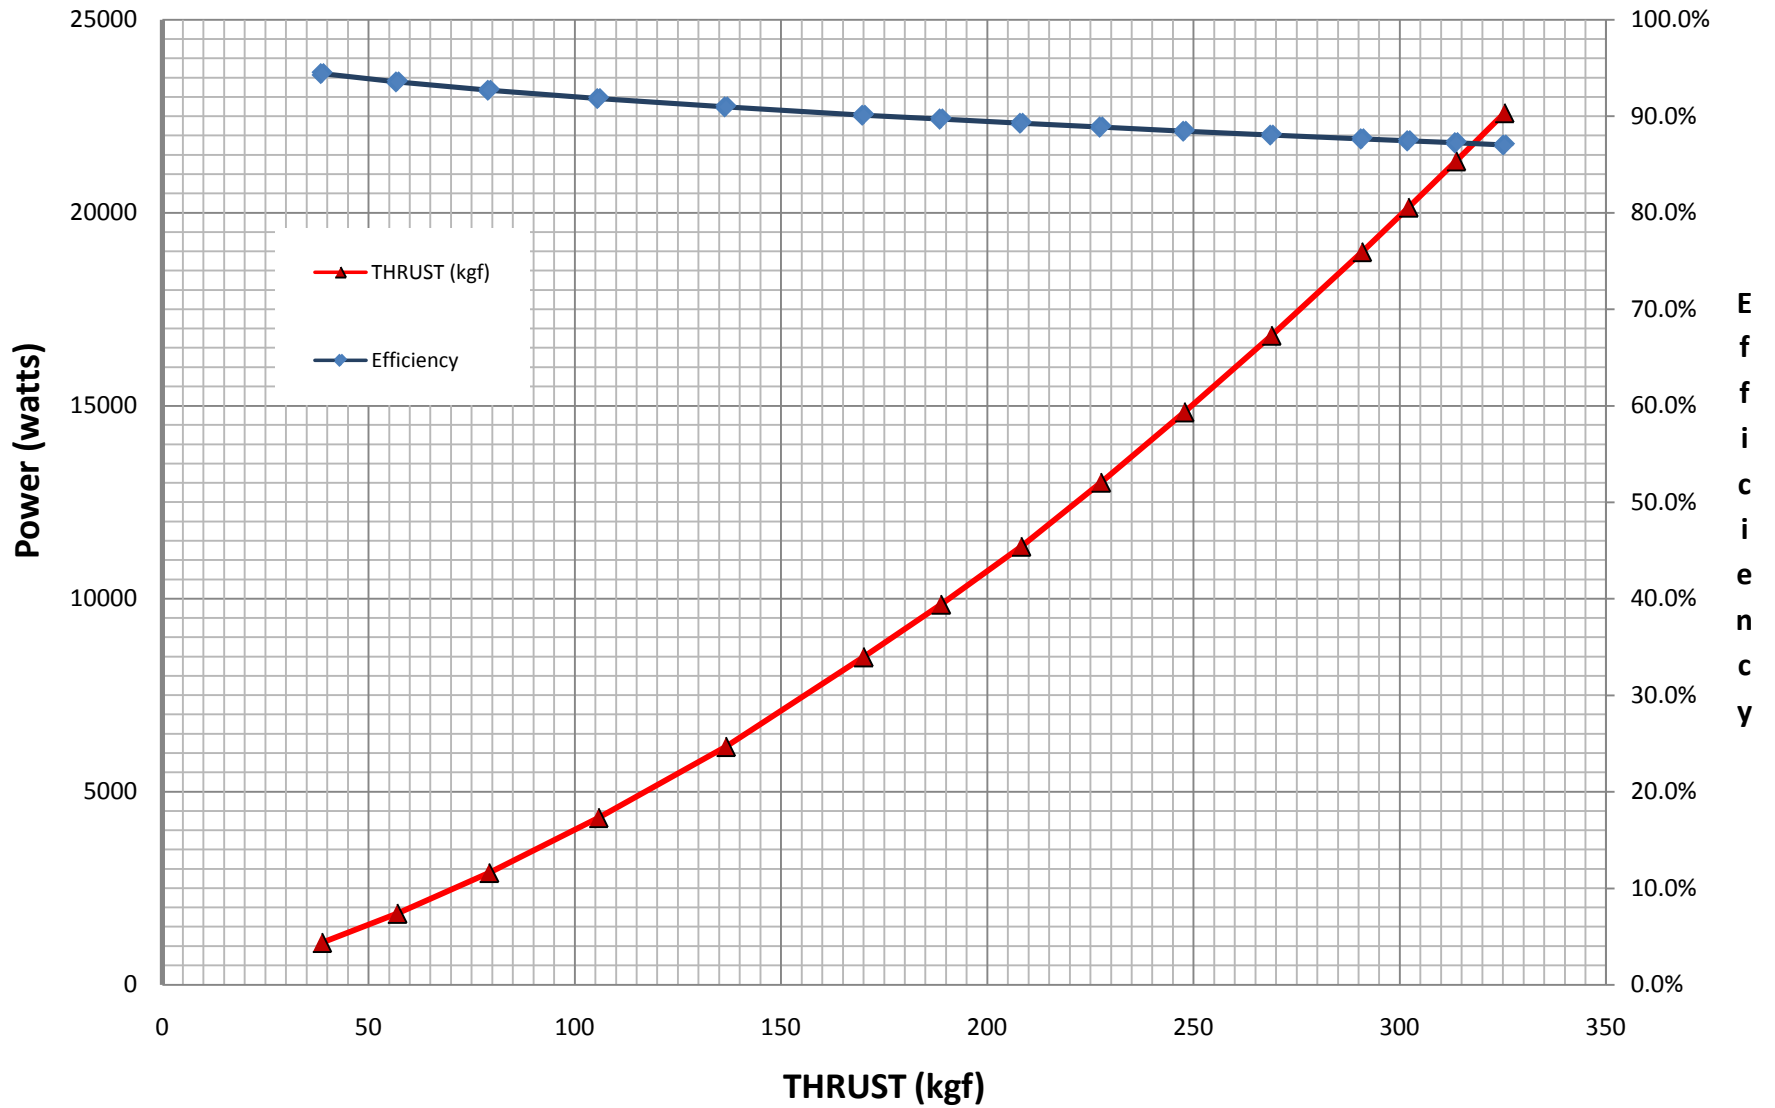

20 HP 1002 THRUST (kgf) vs POWER IN (watts)

MOTOR: BDC 13600-20 (600 VDC, 20HP)

INNERSPACE CORPORATION
1138 E. EDNA PLACE, COVINA, CA 91724
TEL: (626) 331-0921 FAX: (626) 966-6391
www.innerspacethrusters.com