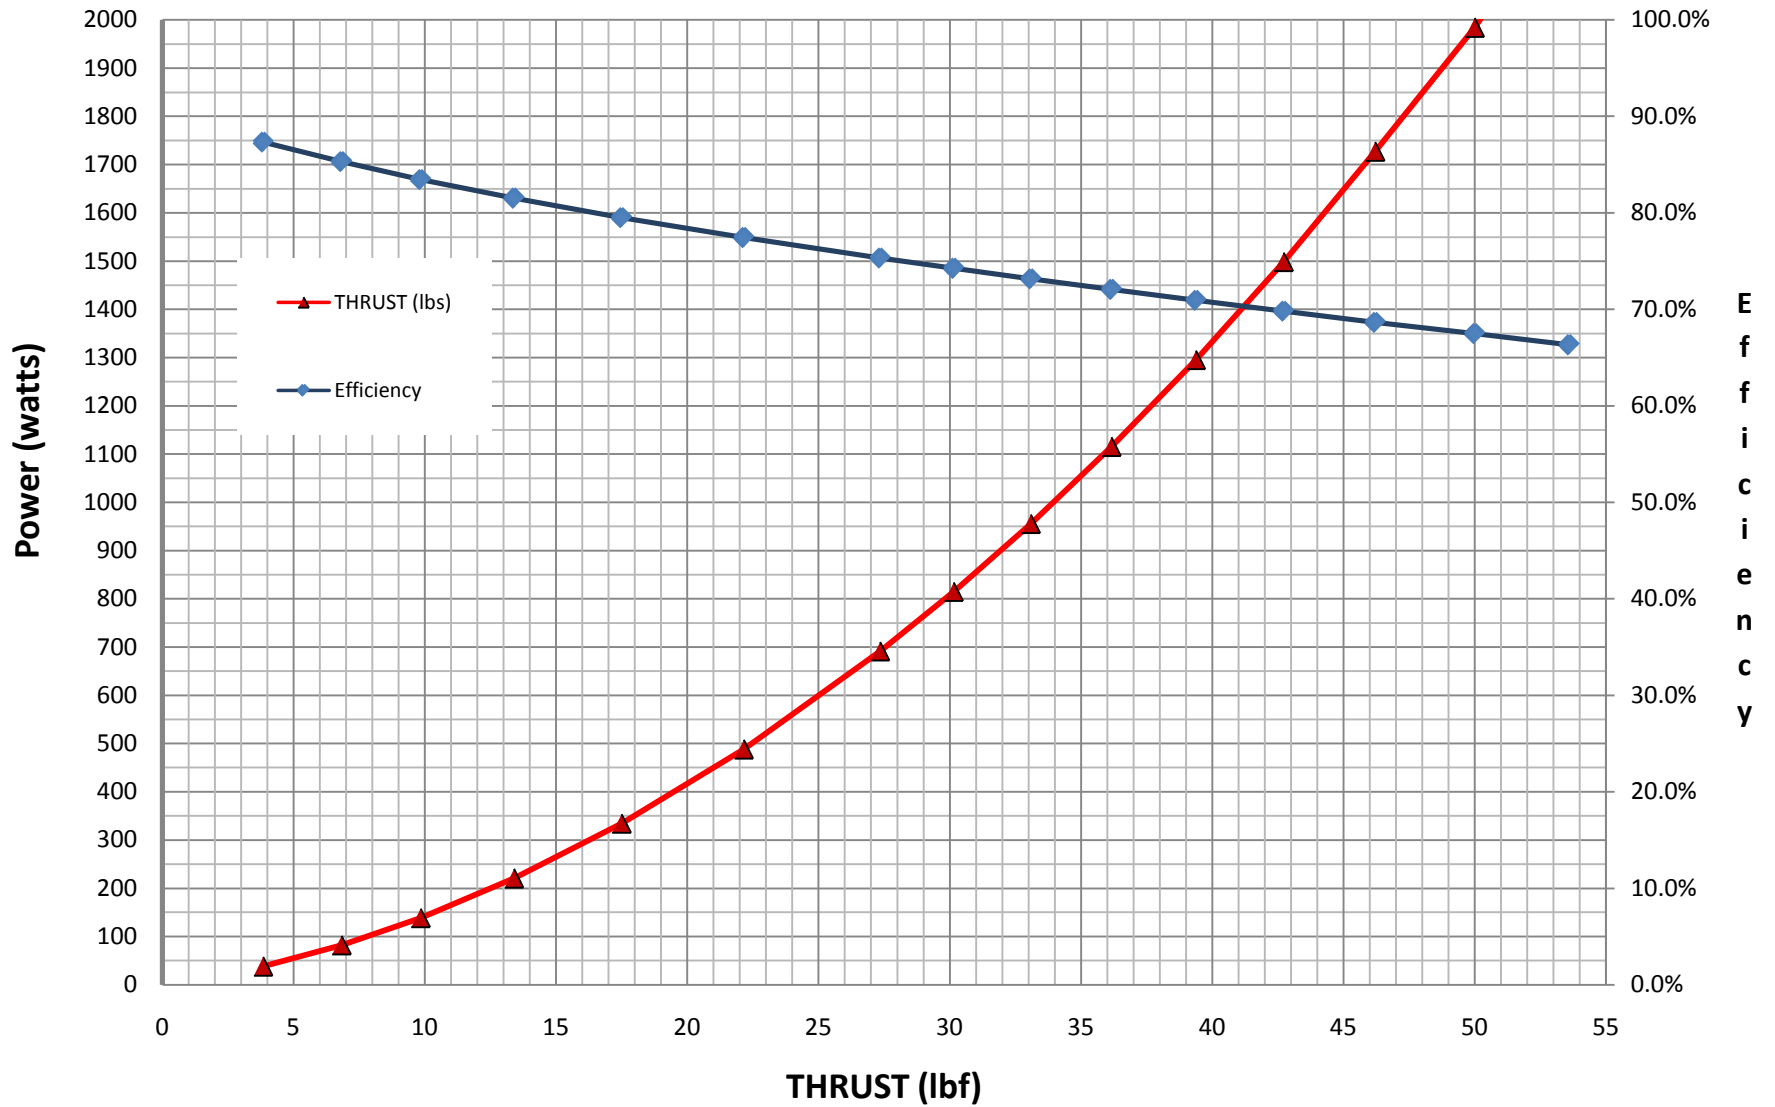

1 HP 1004B THRUST (lbf) vs POWER IN (watts)

MOTOR: BDC 2150-01 (150 VDC, 1 HP)

INNERSPACE CORPORATION
1138 E. EDNA PLACE, COVINA, CA 91724
TEL: (626) 331-0921 FAX: (626) 966-6391
www.innerspacethrusters.com