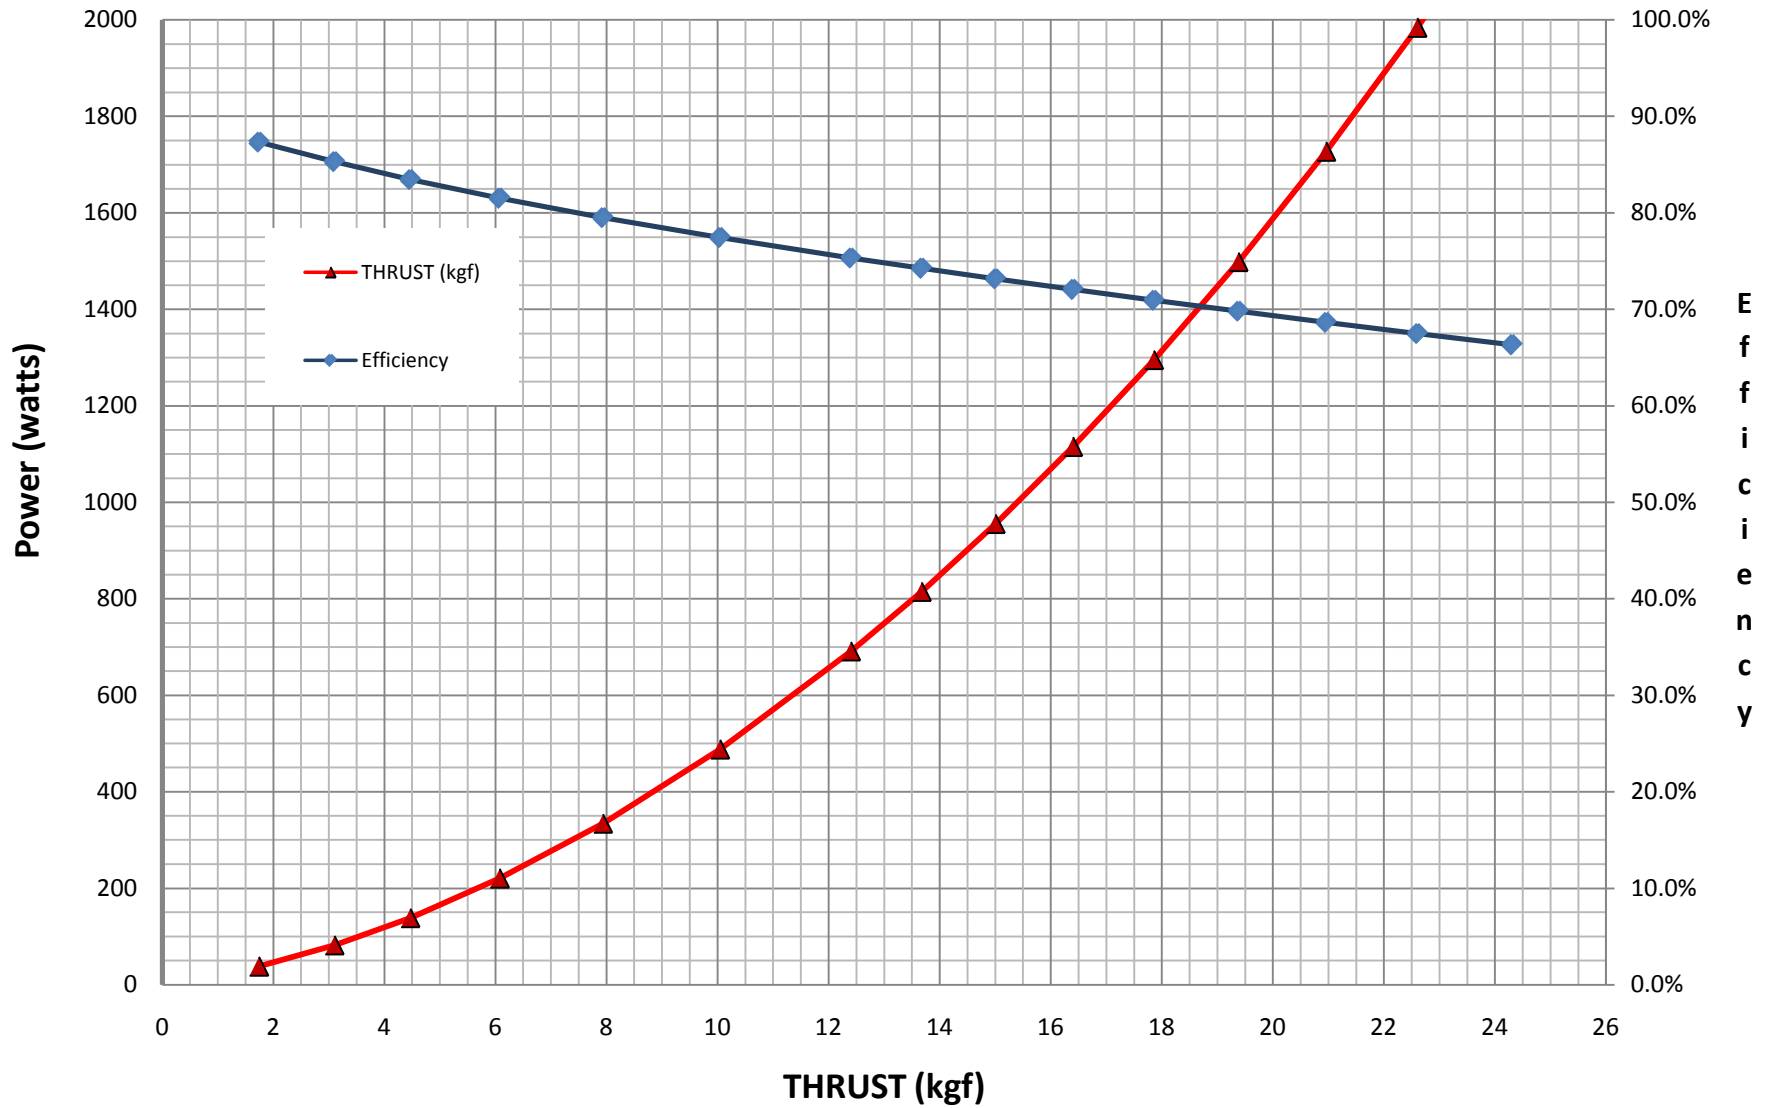

1 HP 1004B THRUST (kgf) vs POWER IN (watts)

MOTOR: BDC 2150-01 (150 VDC, 1 HP)

INNERSPACE CORPORATION
1138 E. EDNA PLACE, COVINA, CA 91724
TEL: (626) 331-0921 FAX: (626) 966-6391
www.innerspacethrusters.com