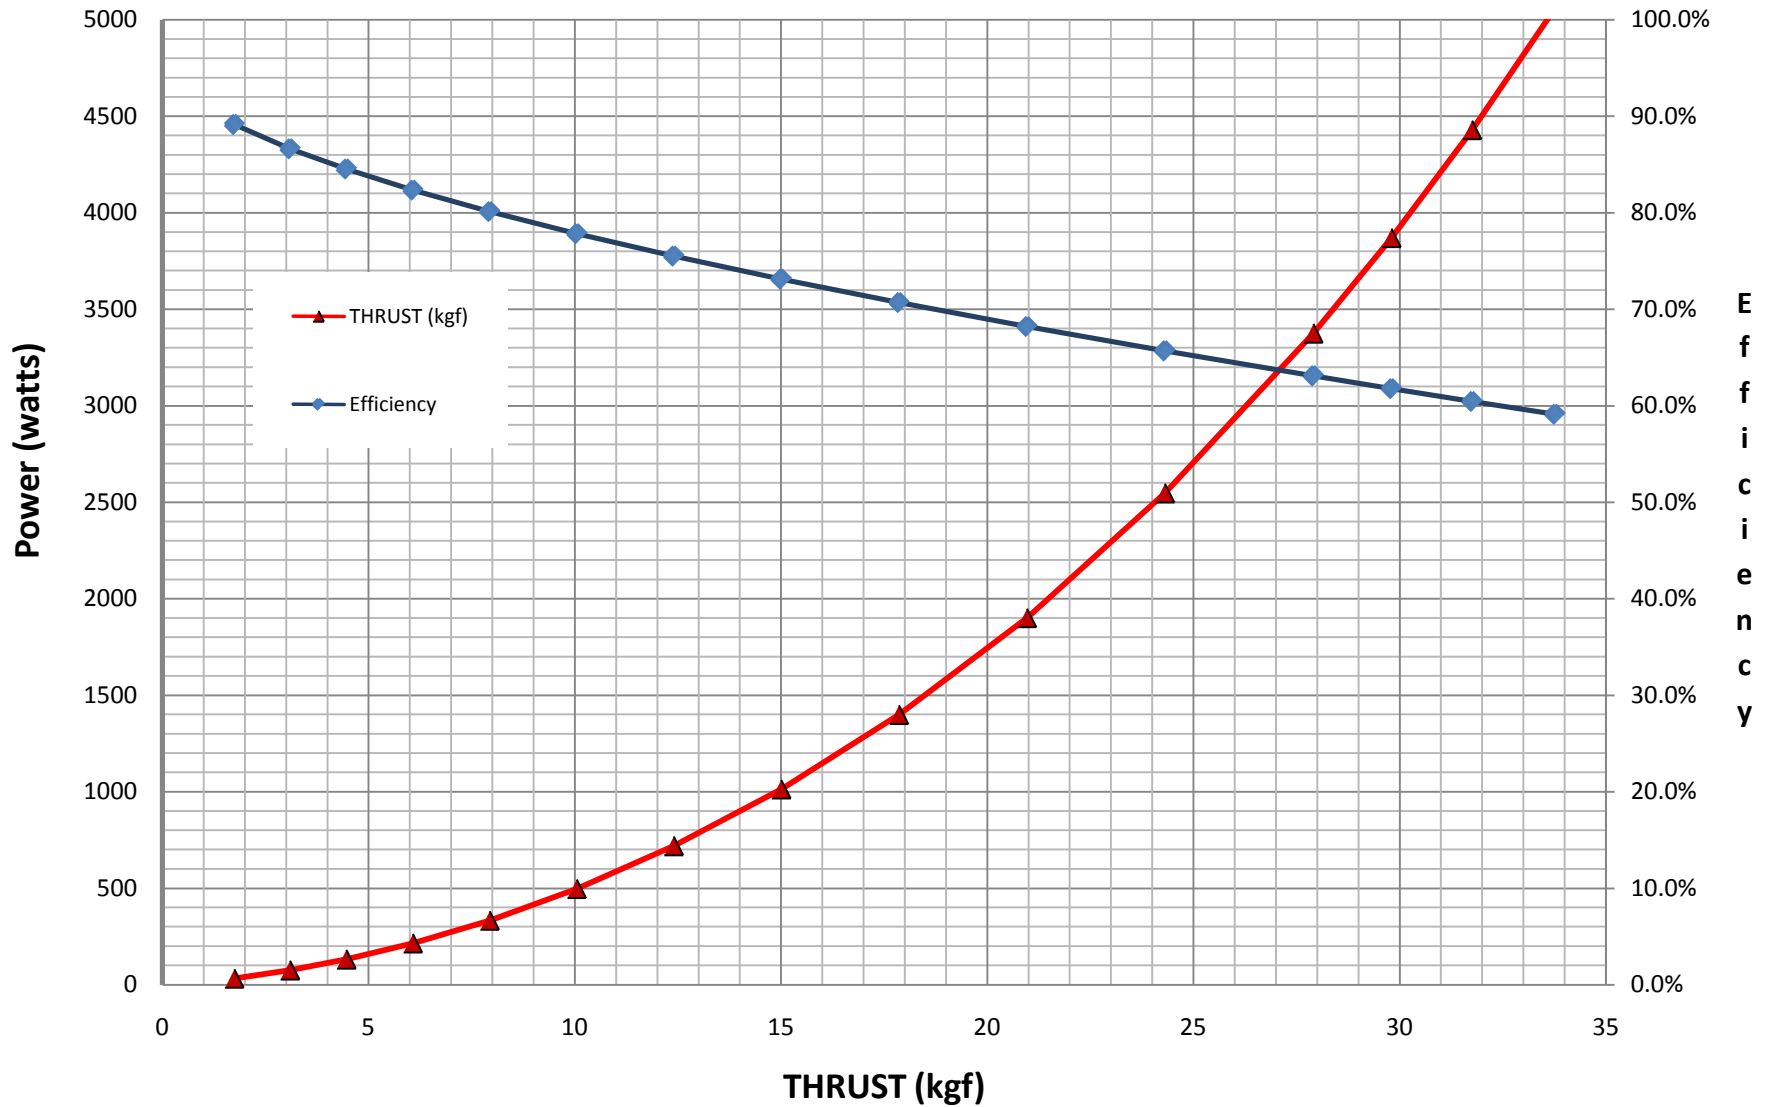

2 HP 1004B THRUST (kgf) vs POWER IN (watts)

MOTOR: BDC 2240-02 (240 VDC, 2 HP)

INNERSPACE CORPORATION
1138 E. EDNA PLACE, COVINA, CA 91724
TEL: (626) 331-0921 FAX: (626) 966-6391
www.innerspacethrusters.com