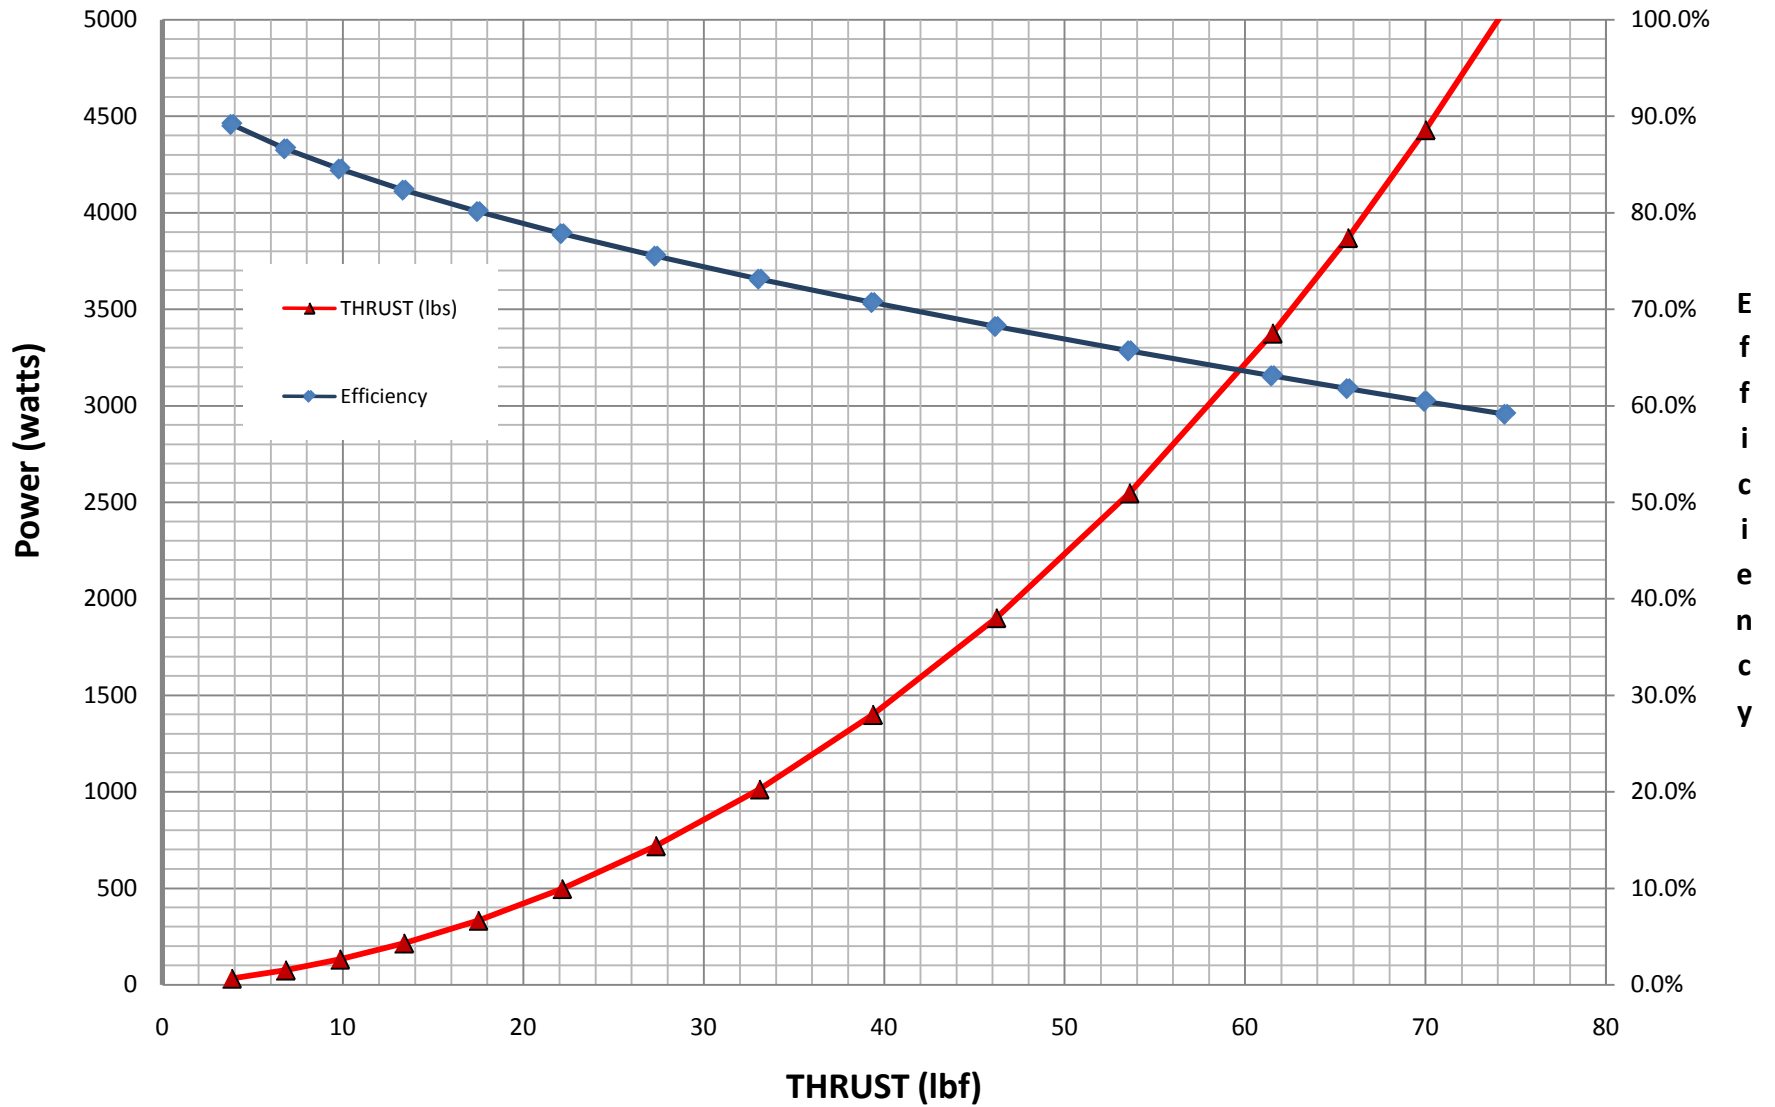

2 HP 1004B THRUST (lbf) vs POWER IN (watts) MOTOR: BDC 2240-02 (240 VDC, 2 HP)

INNERSPACE CORPORATION
1138 E. EDNA PLACE, COVINA, CA 91724
TEL: (626) 331-0921 FAX: (626) 966-6391
www.innerspacethrusters.com